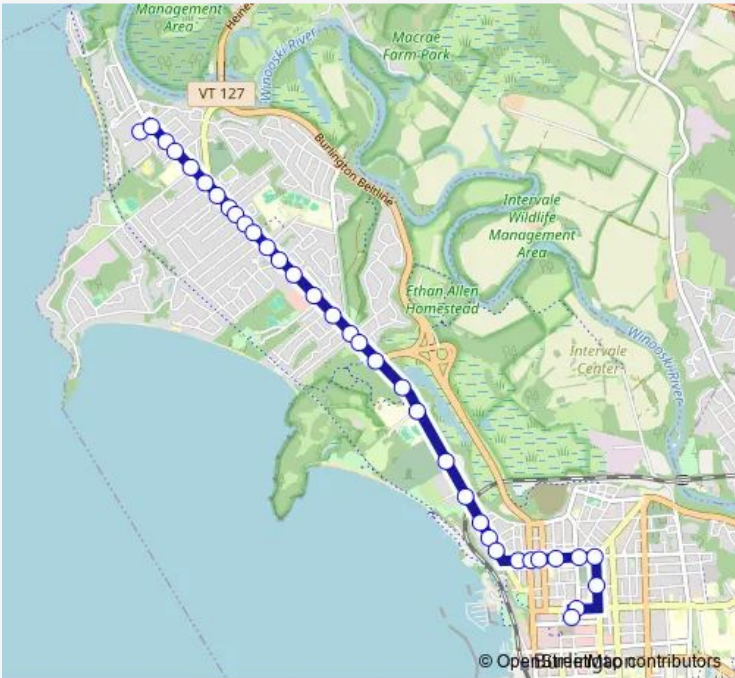

Bus 7 North Avenue

[Go to website](#)

Direction
 Northgate — Downtown Transit Center - A, C, E, G, I
 35 stops
[Open route schedule](#)

- Northgate
- North Avenue at Northgate Road
- North Avenue at Opposite Algird Street
- North Avenue at Browe Court
- North Avenue at Starr Farm Road
- North Avenue at Tracy Drive
- North Avenue at Loaldo Drive
- North Avenue at Green Acres Drive
- North Avenue at Cross Parkway
- North Avenue at Staniford Road
- North Avenue at Woodbury Road
- North Avenue at Dodds Court
- North Avenue at Shore Road
- North Avenue at Dept. Motor Vehicles
- Ethan Allen Shopping Center
- North Avenue at Lakewood Parkway
- North Avenue at Killarney Drive
- North Avenue at Oppostie Saratoga Ave. (Elk's Lodge)
- North Avenue at Route 127
- North Avenue at N of Institute Road
- Burlington High School

Route info
 Direction: Northgate
 Stops: 35
 Trip Duration: 0 hour 20 min

7 — North Avenue **BusMaps**

North Avenue at Lakeview Cemetery

North Ave at Cambrian Rise

North Avenue at Berry Street

North Avenue at Opposite Ward Street

Wednesday 05:25-22:30

Thursday 05:25-22:30

Friday 05:25-22:30

Saturday 06:30-20:00

Sunday 08:00-18:00

Route info

Direction: Downtown Transit Center - B, D, F, H, J

Stops: 35

Wednesday 15:25

Thursday 15:25

Friday 15:25

Saturday —

Sunday —

Route info

Direction: Downtown Bhs

Stops: 35