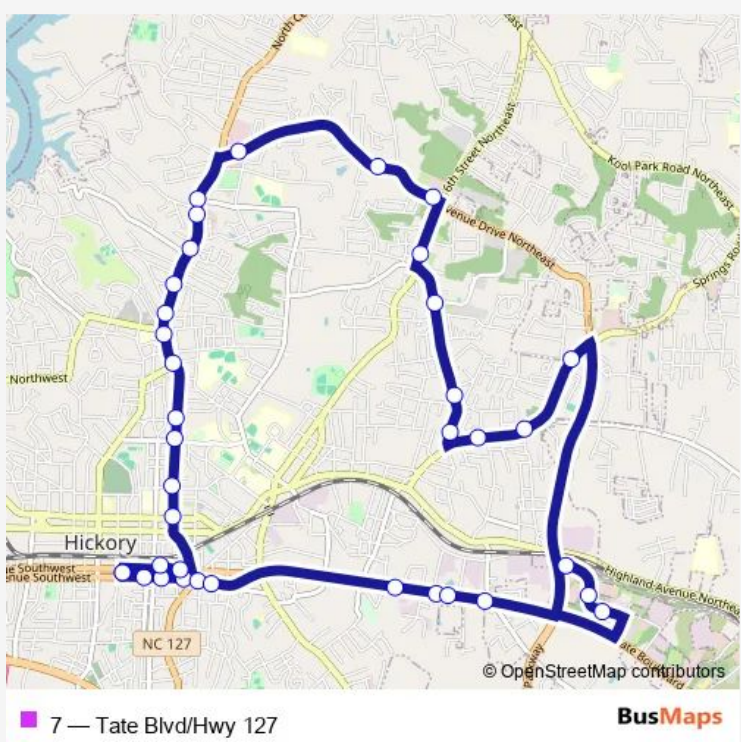

Bus 7 Tate Blvd/Hwy 127

[Go to website](#)

Direction
 285 2nd Av SW at Greenway Transit Center — 285 2nd Av SW at Greenway Transit Center
 37 stops
[Open route schedule](#)

- 285 2nd Av SW at Greenway Transit Center
- 2nd Av SW and 1st St Sw
- 2nd Ave SE at Safe Harbor
- 2nd Ave SE and 2nd St Dr Se
- 2nd Ave SE and 3rd St SE Redeemer Lutheran
- 2nd Ave SE and 4th St SE Kenworth Hall
- Tate Blvd and 16th St Pl Se
- Tate Blvd Se
- 1970 Tate Blvd SE (Public Storage)
- Tate Blvd and 21st St Se
- Carolina Oncology and Mcdonald Crossing
- Graystone Eye and Mcdonald X-ing (inbound)
- VA Clinic and Mcdonald X-ing (inbound)
- Springs Rd NE at NE Family Practice
- Springs Rd NE at Centro Lation/Cvs
- Springs Rd NE and 20th St Ne
- 16th St NE at Wendys
- 16th St NE at King Suzuki
- 16th St NE and 20th Ave Dr NE - Catawba Ridge
- 16th St NE at Faith Baptist Church
- 29th Ave Dr NE and 16th St NE - Marcos Pizza

Route schedule
 285 2nd Av SW at Greenway Transit Center — 285 2nd Av SW at Greenway Transit Center

Monday	10:10-16:40
Tuesday	10:10-16:40
Wednesday	10:10-16:40
Thursday	10:10-16:40
Friday	10:10-16:40
Saturday	10:10-16:40
Sunday	—

Route info
 Direction: 285 2nd Av SW at Greenway Transit Center
 Stops: 37
 Trip Duration: 0 hour 40 min

29th Ave Dr NE at Pinecrest

29th Ave Dr NE and HWY 127 - across from Publix

HWY 127 at Northgate - Food Lion

HWY 127 and 25th Ave NW - Bargain Hut

HWY 127 and 22nd Ave NW - Grannys Country Kitchen

Hwy 127 & 18th Ave Dt NW (Goodwill)

HWY 127 and 17th Ave Ct NW - El Paso

HWY 127 and 15th Ave NE - across from Cvs

HWY 127 and 13th Ave NW - Wendys