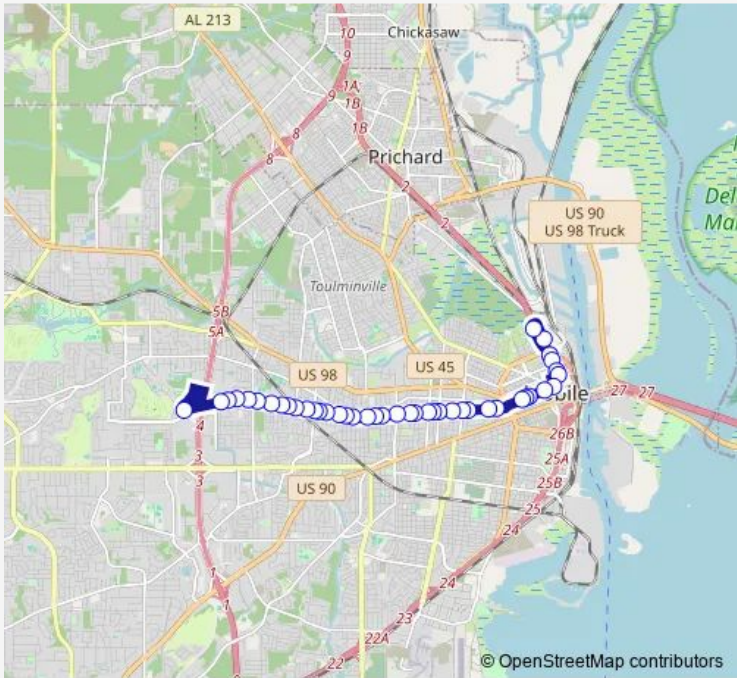

**Direction**  
 Gmando — W Service Rd WB at Dru Rhu Dr  
 42 stops  
[Open route schedule](#)

- Gmando
- Old Conception St Rd SB at Morgan
- St Joseph SB Near Congress St
- St Joseph St SB across from Post Office
- St Joseph SB Near St Anthony
- St Joseph SB Near St Louis St
- St Francis WB at Joachim
- St Francis WB Past Claiborne
- St Francis WB at Warren St
- St Francis WB at Dearborn St
- St Francis at Washington
- Dauphin St WB across from Common St
- Dauphin WB at Pine St
- Dauphin St WB at Georgia Ave
- Dauphin WB A Ann St
- Dauphi WB at Julia St
- Dauphin WB at Lafayette St
- Dauphin St WB at Across from Lee St
- Dauphin St WB at Catherine St
- Dauphi WB at Minterey St
- Dauphin WB at Reed St

**Route schedule**  
 Gmando — W Service Rd WB at Dru Rhu Dr

Monday	06:00-21:00
Tuesday	06:00-21:00
Wednesday	06:00-21:00
Thursday	06:00-21:00
Friday	06:00-21:00
Saturday	07:00-21:00
Sunday	—

**Route info**  
 Direction: Gmando  
 Stops: 42  
 Trip Duration: 0 hour 25 min

## Route info

Direction: W Service Rd WB at Dru Rhu Dr

Stops: 43

Trip Duration: 0 hour 30 min

Dauphin EB at Hallett St

Dauphin EB at Pine St

Dauphin EB at Common St

Dauphin EB at 921

Dauphin St EB Past St Joseph St

Dauphin St EB Near Royal St

Dauphin EB Near Water

Water NB at St Louis St

Water St NB Near Beauregard St

Gmando

7 Bus time schedules and route maps are available in an offline PDF at [busmaps.com](https://busmaps.com). Use the [busmaps.com](https://busmaps.com) website to see live bus times, train schedule or subway schedule, and step-by-step directions for all public transit in Mobile