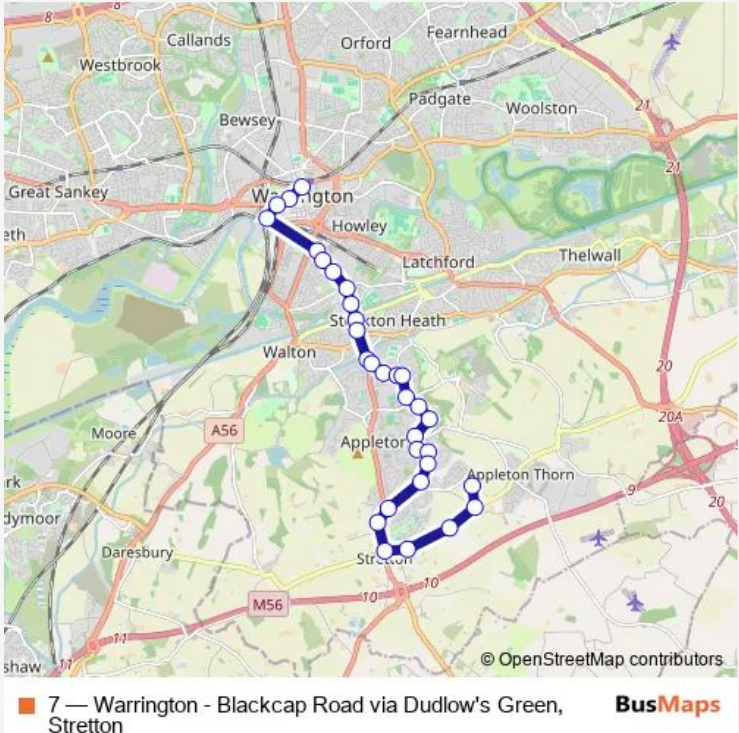

Bus 7 Warrington - Blackcap Road via Dudlow's Green, Stretton

[Go to website](#)

Direction
 Bus Interchange — Blackcap Road
 31 stops
[Open route schedule](#)

- Bus Interchange
- Legh Street
- Town Hall
- Thynne Street
- St James' Court
- Central Avenue
- Causeway Hotel
- Loushers Lane
- Morrisons
- St Thomas' Church
- Mullberry Tree Pub
- London Bridge
- Waverley Avenue
- Southway Avenue
- St Monicas Close
- Dingleway
- Epsom Gardens
- Weybridge Close
- Chiswick Gardens
- Larkstoke Close
- Staines Close

Route schedule
 Bus Interchange — Blackcap Road

Monday	06:32-18:20
Tuesday	06:32-18:20
Wednesday	06:32-18:20
Thursday	06:32-18:20
Friday	06:32-18:20
Saturday	06:53-17:53
Sunday	—

Route info
 Direction: Bus Interchange
 Stops: 31
 Trip Duration: 0 hour 30 min

Tuesday 06:59-18:51

Wednesday 06:59-18:51

Thursday 06:59-18:51

Friday 06:59-18:51

Saturday 07:22-18:20

Sunday —

Route info

Direction: Blackcap Road

Stops: 23

Trip Duration: 0 hour 26 min

7 Bus time schedules and route maps are available in an offline PDF at busmaps.com. Use the busmaps.com website to see live bus times, train schedule or subway schedule, and step-by-step directions for all public transit in Appleton