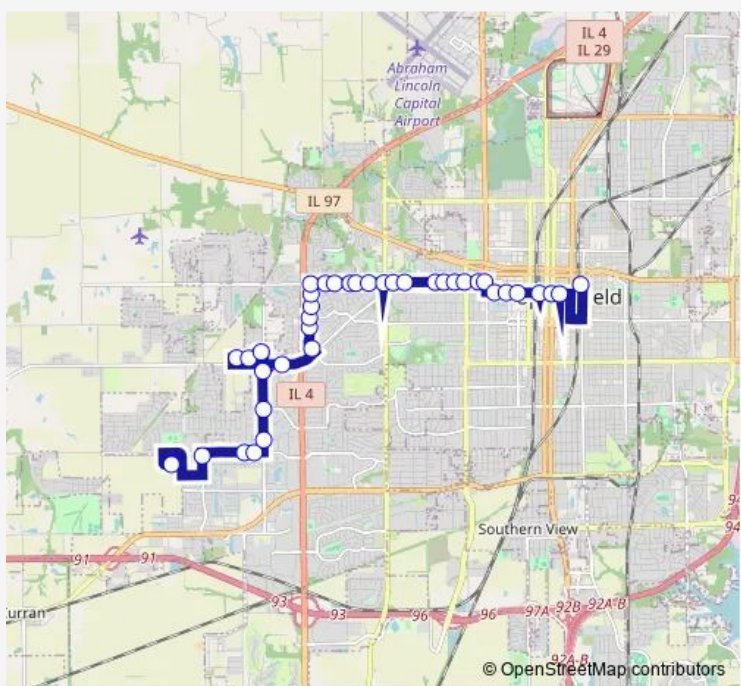

## Bus 7 West Washington

[Go to website](#)

**Direction**  
 Ymca (Iles) — Transfer Center Stop B  
 38 stops  
[Open route schedule](#)

- Ymca (Iles)
- Meadowbrook & Iles
- Iles & Checkerberry (Eastbound)
- W. Iles Business Center (Eastbound)
- Koke Mill & Spring Mill
- Koke Mill & Greenbriar
- Koke Mill & Cairns/Old Jacksonville
- Springfield Clinic Pediatrics
- Conifer & Pine Creek
- Conifer & Koke Mill
- Old Jacksonville & Wood Mill
- Clocktower & Monroe
- Durkin & Clocktower/Lawrence
- Durkin & Lawrence
- Durkin @ Hickory Court Apartments
- Durkin & Cooper
- Durkin & Washington
- Washington & Oxford
- Washington & Harbauer
- Washington & Dickinson
- Washington & Kenyon

Route schedule  
 Ymca (Iles) — Transfer Center Stop B

Monday	05:30-18:15
Tuesday	05:30-18:15
Wednesday	05:30-18:15
Thursday	05:30-18:15
Friday	05:30-18:15
Saturday	05:30-17:45
Sunday	—

Route info  
 Direction: Ymca (Iles)  
 Stops: 38  
 Trip Duration: 0 hour 30 min

7 — West Washington BusMaps

Washington & Whitefield

Washington & Bruns

Washington & Chatham/Bogden

Washington & Stange

Washington & Park

Washington & Lincoln

Washington & Douglas

## Route info

Direction: Transfer Center Stop B

Stops: 43

Trip Duration: 0 hour 45 min

Clocktower & Monroe

Old Jacksonville & Rickard

Old Jacksonville & Wakefield

Koke Mill & Cairns