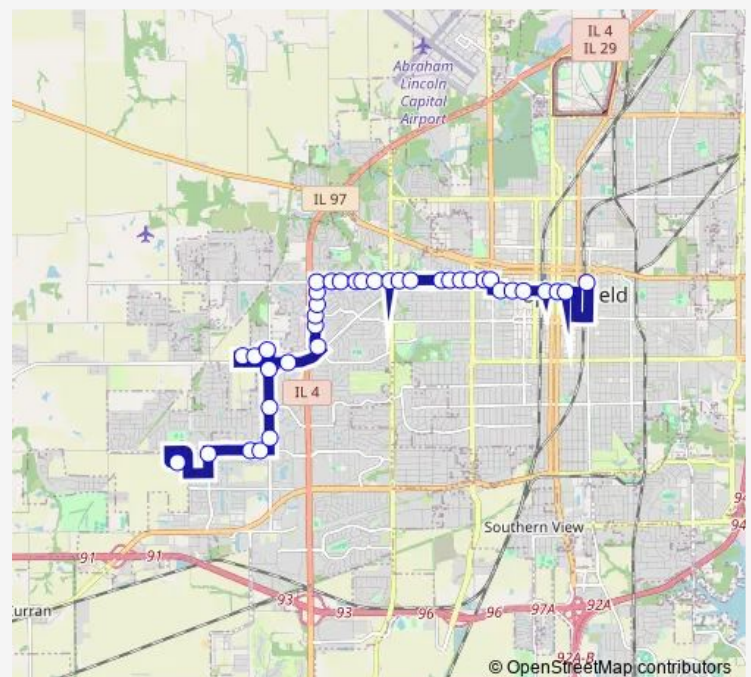

Washington & Harbauer

Washington & Dickinson

Washington & Kenyon

Route schedule

Ymca (Iles) — Transfer Center Stop B

Monday	05:30-18:15
Tuesday	05:30-18:15
Wednesday	05:30-18:15
Thursday	05:30-18:15
Friday	05:30-18:15
Saturday	05:30-17:45
Sunday	—

Route info

Direction: Ymca (Iles)

Stops: 38

Trip Duration: 0 hour 30 min

7 — West Washington

Washington & Whitefield

Washington & Bruns

Washington & Chatham/Bogden

Washington & Stange

Washington & Park

Washington & Lincoln

Washington & Douglas

Washington & Macarthur

Washington & Glenwood

Washington & Walnut

Monroe & New

Thursday 06:00-17:30

Friday 06:00-17:30

Saturday 06:00-17:00

Sunday —

Route info

Direction: Transfer Center Stop B

Stops: 44

Trip Duration: 0 hour 45 min