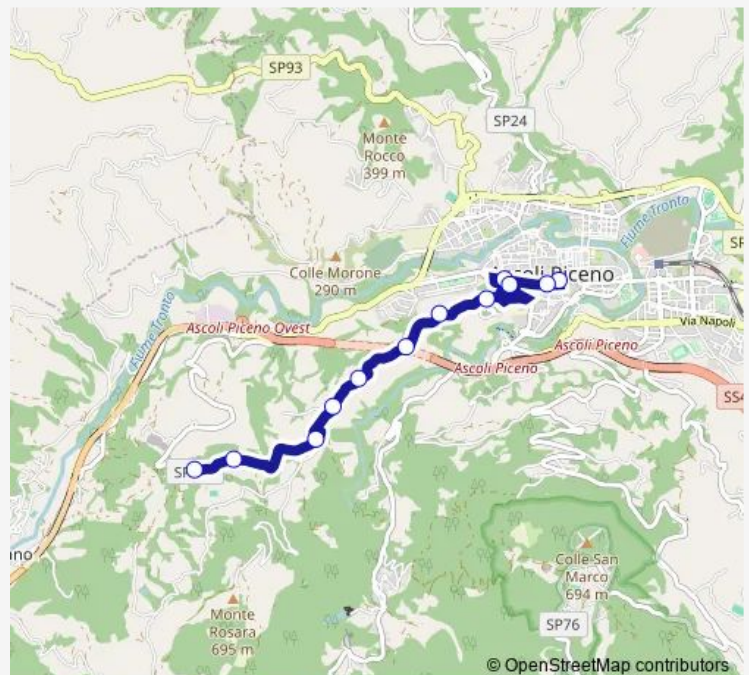

### Route schedule

Rosara 2 — Ascoli Piceno - V.Le DE Gasperi (Jolly)

Monday 19:20-19:25

Tuesday 19:20-19:25

Wednesday 19:20-19:25

Thursday 19:20-19:25

Friday 19:20-19:25

Saturday 19:20-19:25

### Route info

Direction: Rosara 2

Stops: 18

Trip Duration: 0 hour 20 min

7 — Rosara-Porta Romana-VIA Ricci-Viale DE Gasperi

## Route info

Direction: Rosara 2

Stops: 16

Trip Duration: 0 hour 15 min

**Direction**

Rosara 2 — Ascoli Piceno - V.Le DE Gasperi (Jolly)

12 stops

[Open route schedule](#)

Direction: Rosara 2

Stops: 12

Trip Duration: 0 hour 10 min