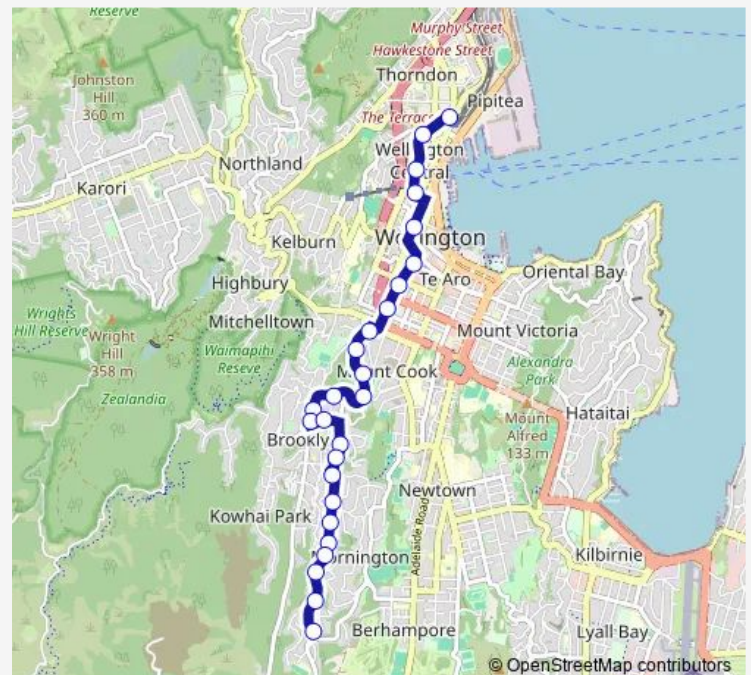

Brooklyn Road opposite Nairn Street

Willis Street - Abel Smith Street

Willis Street (near 190)

Willis Street at Flagstaff Lane

Willis Street at Grand Arcade

Route schedule

Kingston - Stop C — Wellington Station - Stop E

Monday 06:00-23:35

Tuesday 06:00-23:35

Wednesday 06:00-23:35

Thursday 06:00-23:35

Friday 06:00-23:35

Saturday 07:05-23:35

Sunday 07:35-22:35

Route info

Direction: Kingston - Stop C

Stops: 25

Trip Duration: 0 hour 25 min

7 — Kingston - Brooklyn - Wellington

Lambton Quay at Cable Car Lane

Lambton Central - Stop A

Lambton Quay North - Stop C

Wellington Station - Stop E

Willis Street at Willbank Court

Victoria Street at Dixon Street

Victoria Street at Ghuznee Street

Victoria Street at Abel Smith Street

Brooklyn Road at Webb Street

Brooklyn Road opposite Central Park

Brooklyn Road at Nairn Street