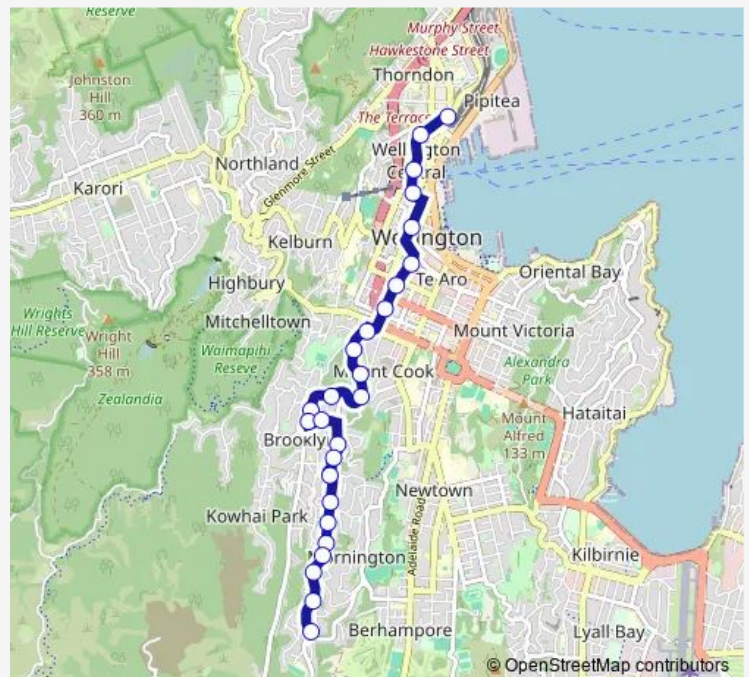

Brooklyn Road opposite Nairn Street

Willis Street - Abel Smith Street

Willis Street (near 190)

Willis Street at Flagstaff Lane

Willis Street at Grand Arcade

**Route schedule**

Kingston - Stop C — Wellington Station - Stop E

Monday 06:00-23:35

Tuesday 06:00-23:35

Wednesday 06:00-23:35

Thursday 06:00-23:35

Friday 06:00-23:35

Saturday 07:05-23:35

Sunday 07:35-22:35

**Route info**

Direction: Kingston - Stop C

Stops: 25

Trip Duration: 0 hour 31 min

7 — Kingston - Brooklyn - Wellington

Lambton Quay at Cable Car Lane

Lambton Central - Stop A

Lambton Quay North - Stop C

Wellington Station - Stop E

Willis Street at Willbank Court

Victoria Street at Dixon Street

Victoria Street at Ghuznee Street

Victoria Street at Abel Smith Street

Brooklyn Road at Webb Street

Brooklyn Road opposite Central Park

Brooklyn Road at Nairn Street