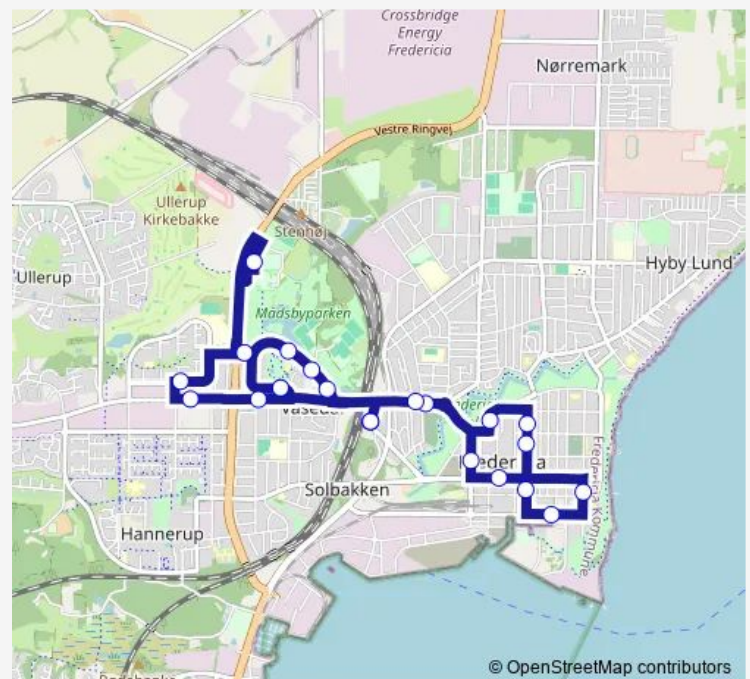

### Direction

Fredericia Banegård — Fredericia Banegård

23 stops

[Open route schedule](#)

Fredericia Banegård

Lumbyesvej v Rygaardsvej (Fredericia)

Nørre Allé v Lumbyesvej (Fredericia)

Fredericia Idrætscenter

Købmagergade v Fynsgade (Fredericia)

Oldenborggade v Kongensgade (Fredericia)

Dronningensgade v Sundhedshuset (Fredericia)

Sjællandsgade v Gothersgade (Fredericia)

Norgesgade v Jyllandsgade (Fredericia)

### Route schedule

Fredericia Banegård — Fredericia Banegård

Monday 06:20-18:40

Tuesday 06:20-18:40

Wednesday 06:20-18:40

Thursday 06:20-18:40

Friday 06:20-18:40

Saturday 07:50-17:50

### Route info

Direction: Fredericia Banegård

Stops: 23

Trip Duration: 0 hour 34 min

Vesterbrogade (Fredericia)

Fredericia Banegård

7 Bus time schedules and route maps are available in an offline PDF at [busmaps.com](https://busmaps.com). Use the [busmaps.com](https://busmaps.com) website to see live bus times, train schedule or subway schedule, and step-by-step directions for all public transit in Fredericia