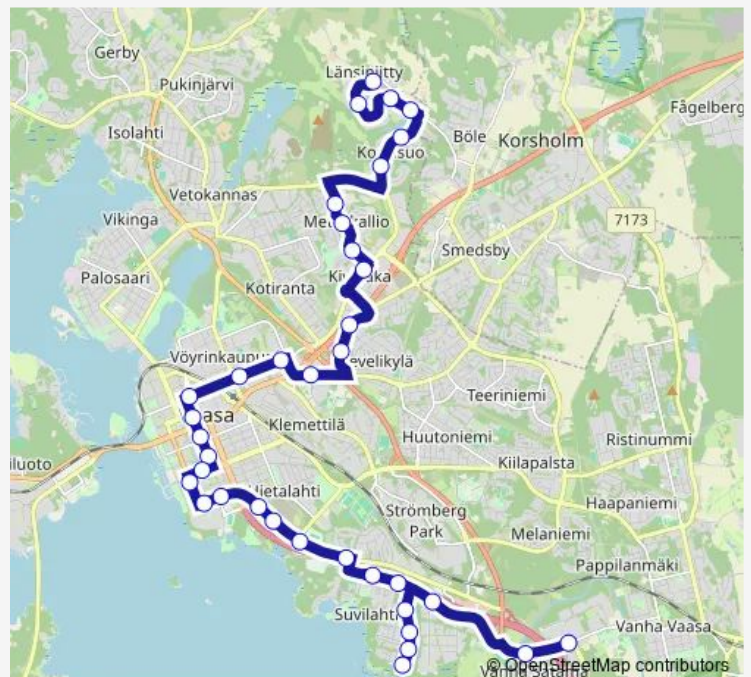

### Direction

undefined — undefined

0 stops

[Open route schedule](#)

### Route schedule

undefined — undefined

Monday —

Tuesday —

Wednesday —

Thursday 13:05-22:05

Friday —

Saturday 13:05-22:05

### Route info

Direction:

Stops: 0

Trip Duration: — min

7 — Länsiniitty - Keskusta - Liisanlehto