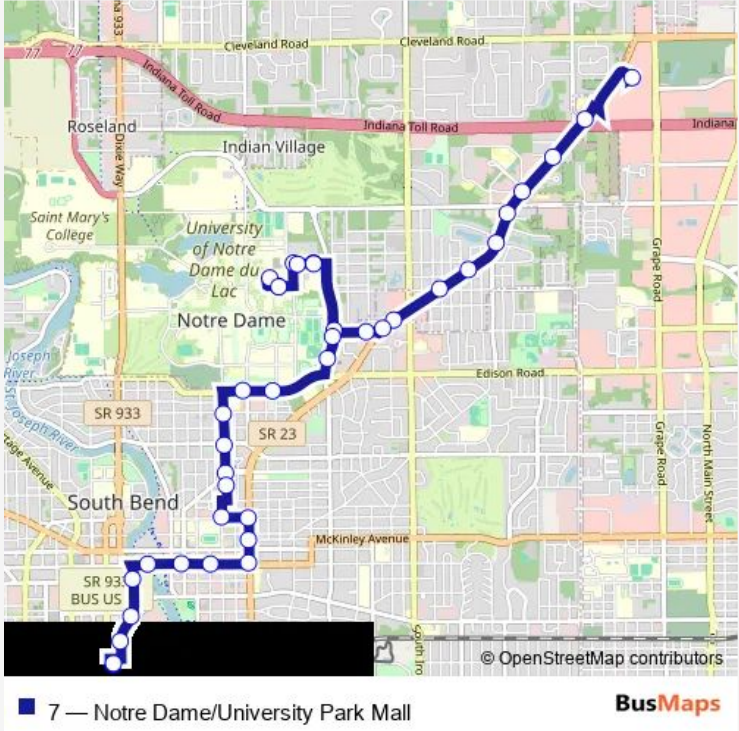

Bus 7 Notre Dame/University Park Mall

[Go to website](#)

Direction
 University Park Mall Entrance 1 — South Street Station
 38 stops
[Open route schedule](#)

- University Park Mall Entrance 1
- Hickory & State Rd. 23 (in)
- Hagey & State Rd. 23 (in)
- SR 23 & Dugdale
- SR 23 & Elkins
- SR 23 & Willowbrook
- 28th & State Rd. 23
- SR 23 & Northern Ave
- SR 23 & Ironwood (in)
- SR 23 & Salvation Army
- Vaness & Willis (Clover Village)
- Twyckenham & Vaness - Stadium Village
- Bulla & Twyckenham - Fischer Residences
- Bulla & Leahy
- Pasquerilla Center & Leahy Drive (out)
- Notre Dame Library
- Pasquerilla Center & Leahy Drive (in)
- Bulla Rd & Leahy Drive
- Bulla & Twyckenham - Parking Lot
- Twyckenham & Vaness at Arlotta Stadium
- Twyckenham & Edison

Route info
 Direction: University Park Mall Entrance 1
 Stops: 38
 Trip Duration: 0 hour 29 min

E Angela Blvd & Duey St

Angela & Eddy St (Eddy Street Commons)

Notre Dame Ave. & Napoleon (in)

Notre Dame & Howard

40 stops

[Open route schedule](#)

South Street Station

Dr. Martin Luther King Jr. Blvd & Wayne St

Century Center - Dr. Martin Luther King Jr. Blvd & Washington St

Dr. Martin Luther King Jr. Blvd & Lasalle Ave.

Direction: South Street Station

Stops: 40

Trip Duration: 0 hour 34 min

Pasquerilla Center & Leahy Drive (in)

Bulla Rd & Leahy Drive

Bulla & Twyckenham - Parking Lot

Twyckenham & Vaness at Arlotta Stadium

Twyckenham & Edison