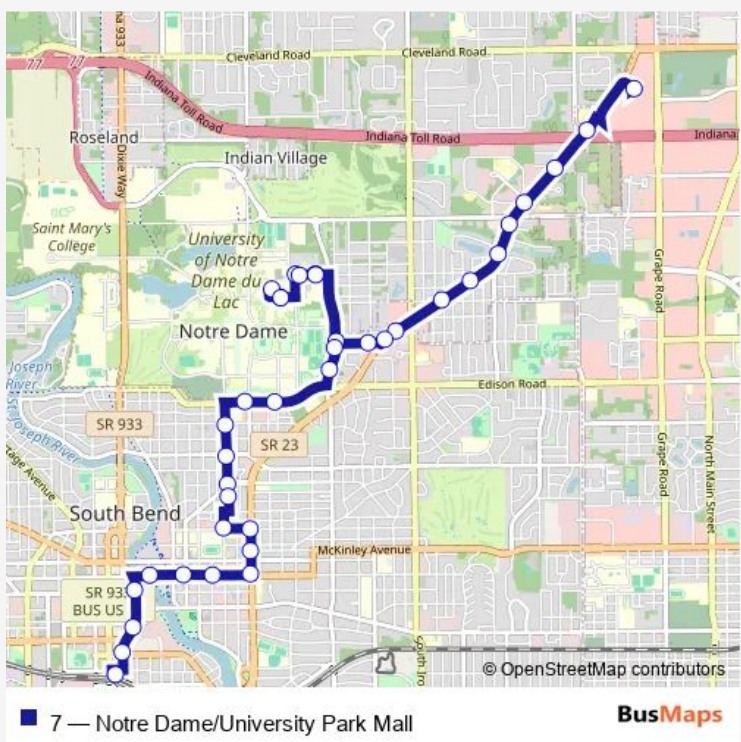

Bus 7 Notre Dame/University Park Mall

[Go to website](#)

Direction
 University Park Mall Entrance 1 — South Street Station
 38 stops
[Open route schedule](#)

- University Park Mall Entrance 1
- Hickory & State Rd. 23 (in)
- Hagey & State Rd. 23 (in)
- SR 23 & Dugdale
- SR 23 & Elkins
- SR 23 & Willowbrook
- 28th & State Rd. 23
- SR 23 & Northern Ave
- SR 23 & Ironwood (in)
- SR 23 & Salvation Army
- Vaness & Willis (Clover Village)
- Twyckenham & Vaness - Stadium Village
- Bulla & Twyckenham - Fischer Residences
- Bulla & Leahy
- Pasquerilla Center & Leahy Drive (out)
- Notre Dame Library
- Pasquerilla Center & Leahy Drive (in)
- Bulla Rd & Leahy Drive
- Bulla & Twyckenham - Parking Lot
- Twyckenham & Vaness at Arlotta Stadium
- Twyckenham & Edison

Route info
 Direction: University Park Mall Entrance 1
 Stops: 38
 Trip Duration: 0 hour 31 min

E Angela Blvd & Duey St

Angela & Eddy St (Eddy Street Commons)

Notre Dame Ave. & Napoleon (in)

Notre Dame & Howard

40 stops

[Open route schedule](#)

South Street Station

Dr. Martin Luther King Jr. Blvd & Wayne St

Century Center - Dr. Martin Luther King Jr. Blvd & Washington St

Dr. Martin Luther King Jr. Blvd & Lasalle Ave.

Direction: South Street Station

Stops: 40

Trip Duration: 0 hour 34 min

Pasquerilla Center & Leahy Drive (in)

Bulla Rd & Leahy Drive

Bulla & Twyckenham - Parking Lot

Twyckenham & Vaness at Arlotta Stadium

Twyckenham & Edison