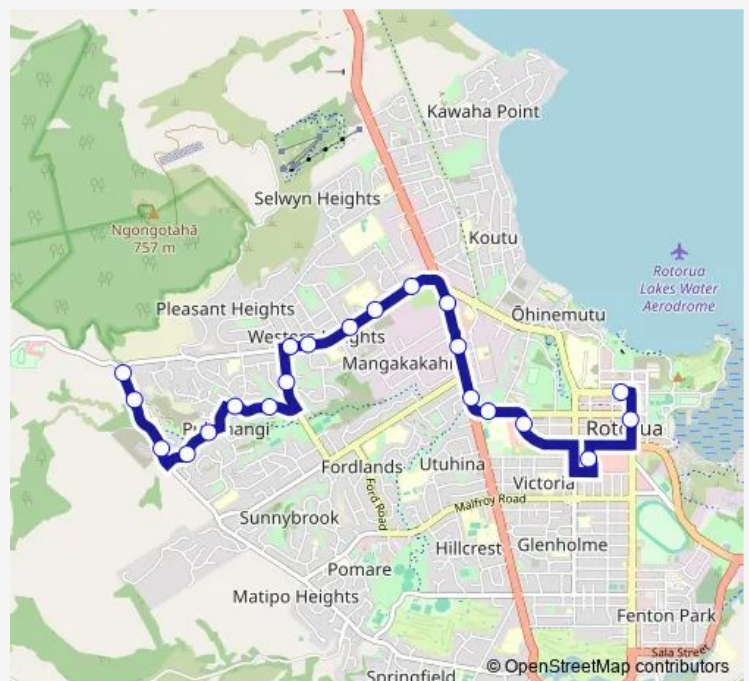

Pukuatua Street - Opposite Rotorua Boys High School

Amohau Street - Fronting No 1489

Rotorua Central Mall - North

Fenton Street - Fronting No. 1241

Rotorua CBD - Arawa Street

Route schedule

Pukehangi Road - Fronting No. 8 — Rotorua CBD - Arawa Street

Monday 06:35-18:10

Tuesday 06:35-18:10

Wednesday 06:35-18:10

Thursday 06:35-18:10

Friday 06:35-18:10

Saturday 06:35-18:10

Sunday 07:00-16:40

Route info

Direction: Pukehangi Road - Fronting No. 8

Stops: 21

Trip Duration: 0 hour 20 min

7 — Mitchell Downs - Clayton Road - Rotorua Cbd

Direction

Rotorua CBD - Arawa Street — Pukehangi Road - Fronting No. 8

18 stops

Tuesday 06:55-17:55

Wednesday 06:55-17:55

Thursday 06:55-17:55

Friday 06:55-17:55

Saturday 06:55-17:55

Sunday 06:45-16:25

Route info

Direction: Rotorua CBD - Arawa Street