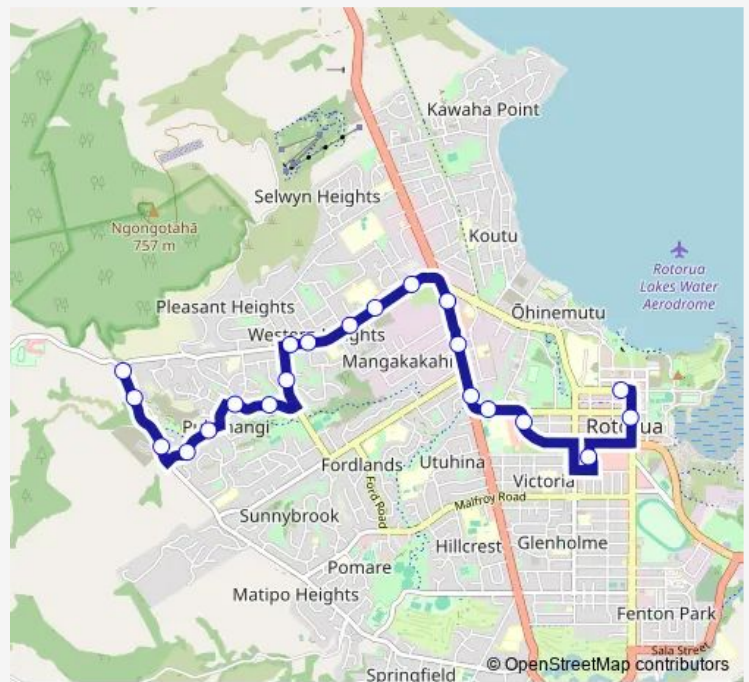

**Route schedule**

Pukehangi Road - Fronting No. 8 — Rotorua CBD - Arawa Street

Monday	06:35-18:10
Tuesday	06:35-18:10
Wednesday	06:35-18:10
Thursday	06:35-18:10
Friday	06:35-18:10
Saturday	06:35-18:10
Sunday	07:00-16:40

**Route info**

Direction: Pukehangi Road - Fronting No. 8

Stops: 21

Trip Duration: 0 hour 20 min

## Direction

Rotorua CBD - Arawa Street — Pukehangi Road - Fronting No. 8

18 stops

[Open route schedule](#)

Rotorua CBD - Arawa Street

Amohia Street

Rotorua Boys High School

Old Taupo Road - Fronting No. 113

## Route schedule

Rotorua CBD - Arawa Street — Pukehangi Road - Fronting No. 8

Monday 06:55-17:55

Tuesday 06:55-17:55

Wednesday 06:55-17:55

Thursday 06:55-17:55

Friday 06:55-17:55

Saturday 06:55-17:55