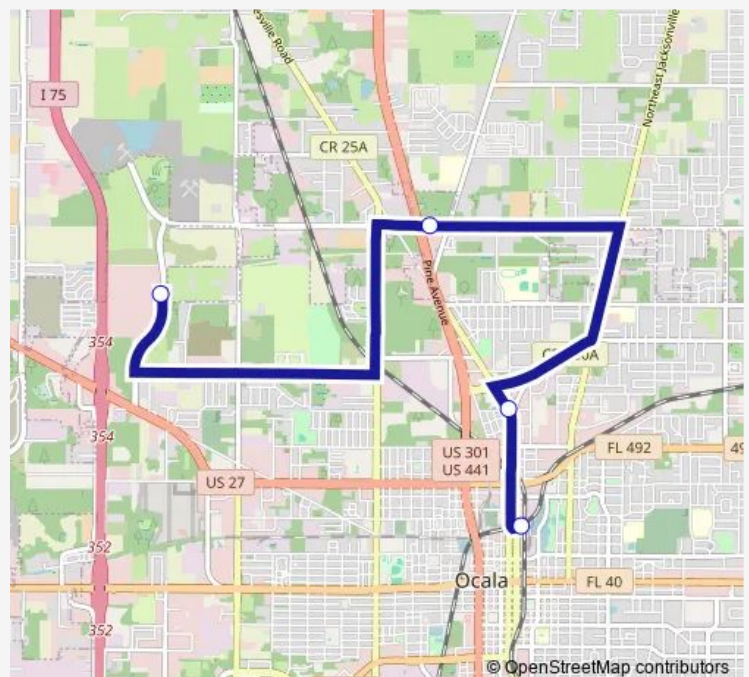

### Direction

The Centers — Ocala Union Station (Transfer Station)

4 stops

[Open route schedule](#)

The Centers

DCF Access

W Silver Springs Blvd. & NW 30th Ave.

Ocala Union Station (Transfer Station)

### Route schedule

The Centers — Ocala Union Station (Transfer Station)

Monday 08:53-17:03

Tuesday 08:53-17:03

Wednesday 08:53-17:03

Thursday 08:53-17:03

Friday 08:53-17:03

Saturday 08:53-17:03

### Route info

Direction: The Centers

Stops: 4

Trip Duration: 0 hour 32 min

7 — Silver

**Direction**

Ocala Union Station (Transfer Station) — The Centers

4 stops

## Route info

Direction: NW 35th Ave Rd &amp; Fedex

Stops: 4

Trip Duration: 0 hour 32 min

**Direction**

NW 35th Ave Rd &amp; Fedex — Ocala Union Station (Transfer Station)

4 stops

[Open route schedule](#)