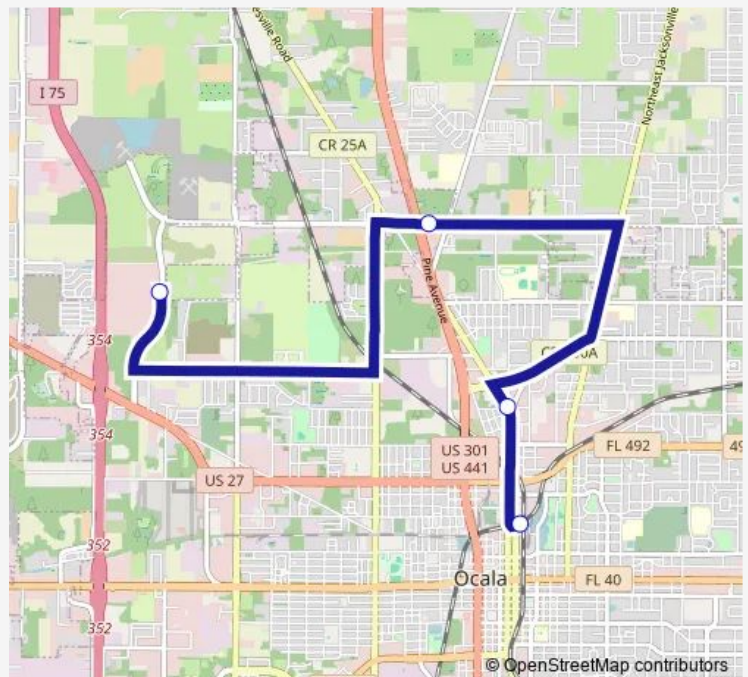

Friday 08:53-17:03

Saturday 08:53-17:03

Sunday —

Route info

Direction: The Centers

Stops: 4

Trip Duration: 0 hour 32 min

7 — Silver

Direction

Ocala Union Station (Transfer Station) — The Centers

4 stops

[Open route schedule](#)

Ocala Union Station (Transfer Station)

W Silver Springs Blvd. & NW 30th Ave.

DCF Access

The Centers

Sunday —

Route info

Direction: Ocala Union Station (Transfer Station)

Stops: 4

Trip Duration: 0 hour 25 min

Direction

Ocala Union Station (Transfer Station) — NW 35th Ave Rd & Fedex

4 stops

Thursday 06:34-15:51

Friday 06:34-15:51

Saturday 06:34-15:51

Sunday —

Route info

Direction: NW 35th Ave Rd & Fedex

Stops: 4

Trip Duration: 0 hour 32 min