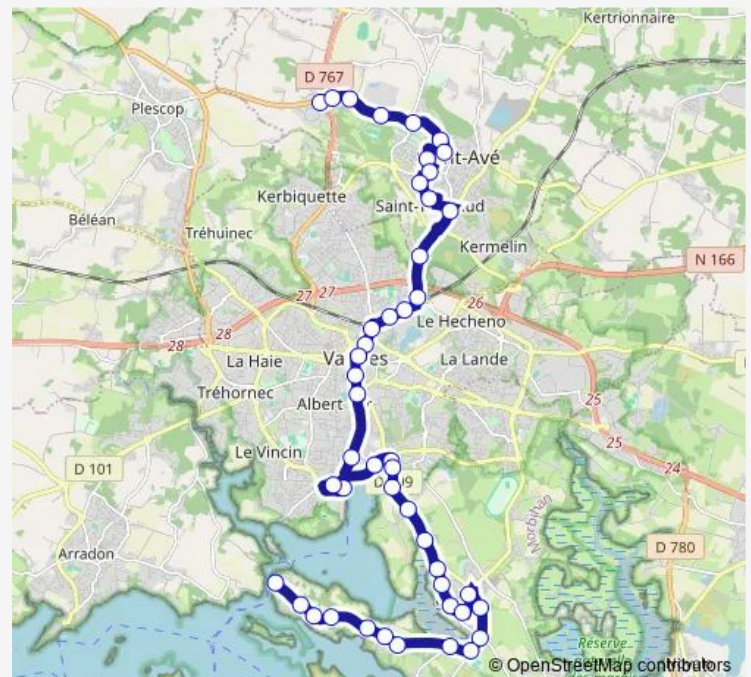

Arcal

Cnfpt

Pibs 2

Route schedule

Bellevue — St-Avé Le Poteau

Monday	06:55-19:14
Tuesday	06:55-19:14
Wednesday	06:55-19:14
Thursday	06:55-19:14
Friday	06:55-19:14
Saturday	07:04-19:17
Sunday	—

Route info

Direction: Bellevue

Stops: 46

Trip Duration: 0 hour 51 min

7 — Ligne 7

Kerviler

Parc du Golfe

Pont Vert

Le Port

République

Le Brix

Le Mené

Clisson

Pont SnCF

Gare SnCF

Hôpital

De La Gorce

Echonova

Stops: 19

Trip Duration: 0 hour 37 min

7 Bus time schedules and route maps are available in an offline PDF at busmaps.com. Use the busmaps.com website to see live bus times, train schedule or subway schedule, and step-by-step directions for all public transit in Vannes