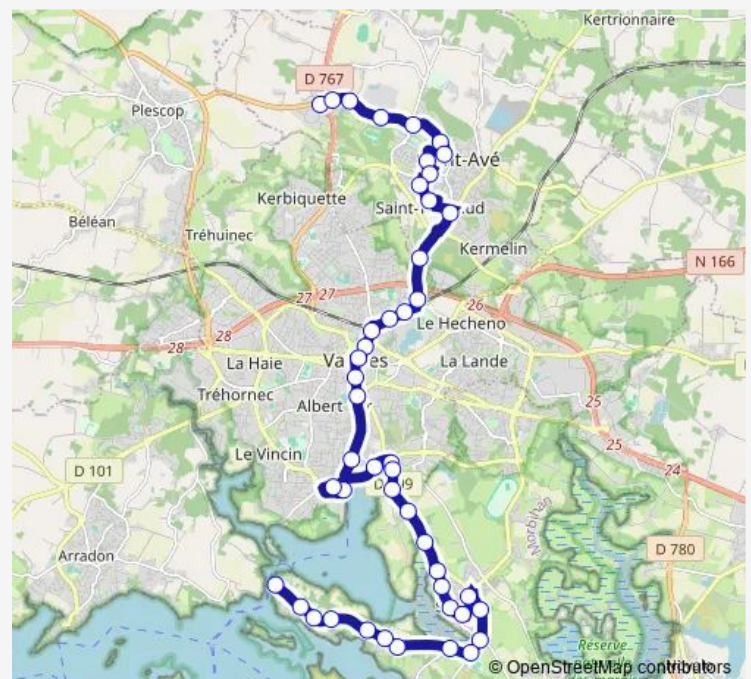

### Route schedule

Bellevue — St-Avé Le Poteau

Monday 06:55-19:14

Tuesday 06:55-19:14

Wednesday 06:55-19:14

Thursday 06:55-19:14

Friday 06:55-19:14

Saturday 07:04-19:17

### Route info

Direction: Bellevue

Stops: 46

Trip Duration: 0 hour 53 min

Kerviler

Parc du Golfe

Pont Vert

Le Port