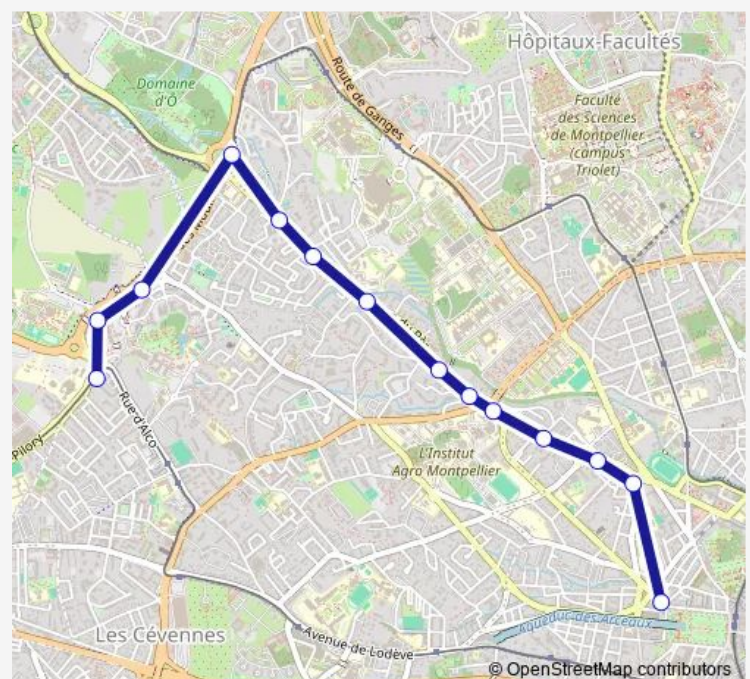

Wednesday 06:00-21:40

Thursday 06:00-21:40

Friday 06:00-21:40

Saturday 06:00-21:40

Sunday 06:00-21:40

Route info

Direction: Hôtel du Département

Stops: 14

Trip Duration: 0 hour 15 min

7 — Hôtel du Département - Doria

BusMaps

Direction

Doria — Hôtel du Département

14 stops

[Open route schedule](#)

Doria

Tuesday 06:13-22:10

Wednesday 06:13-22:10

Thursday 06:13-22:10

Friday 06:13-22:10

Saturday 06:13-22:10

Sunday 06:13-22:10

Route info

Direction: Doria