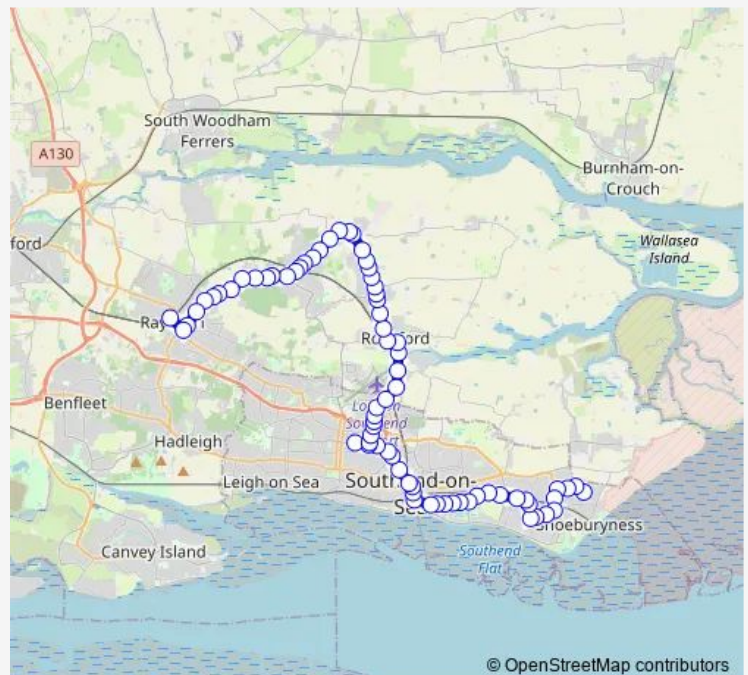

Direction

The Renown — Railway Station

72 stops

[Open route schedule](#)

- The Renown
- Cunningham Close
- Linnet Close
- Shoebury Asda
- Shoebury Park
- West Road
- Shoebury High School
- Connaught Gardens
- Maplin Way
- Thorpedene Library
- Marcus Avenue
- Thorpe Bay Railway Station
- Thorpe Hall Avenue
- Thurlow Drive
- Butterys
- Lifstan Way
- Marlborough Road
- Kensington Road
- Arnold Avenue
- Woodgrange PH
- Norman Harris House

Route schedule

The Renown — Railway Station

Monday	07:09-17:29
Tuesday	07:09-17:29
Wednesday	07:09-17:29
Thursday	07:09-17:29
Friday	07:09-17:29
Saturday	07:02-17:22
Sunday	—

Route info

Direction: The Renown

Stops: 72

Trip Duration: 1 hour 26 min

© OpenStreetMap contributors

Travel Centre

Whitegate Road

Chichester Road

Victoria Station Interchange

Civic Centre