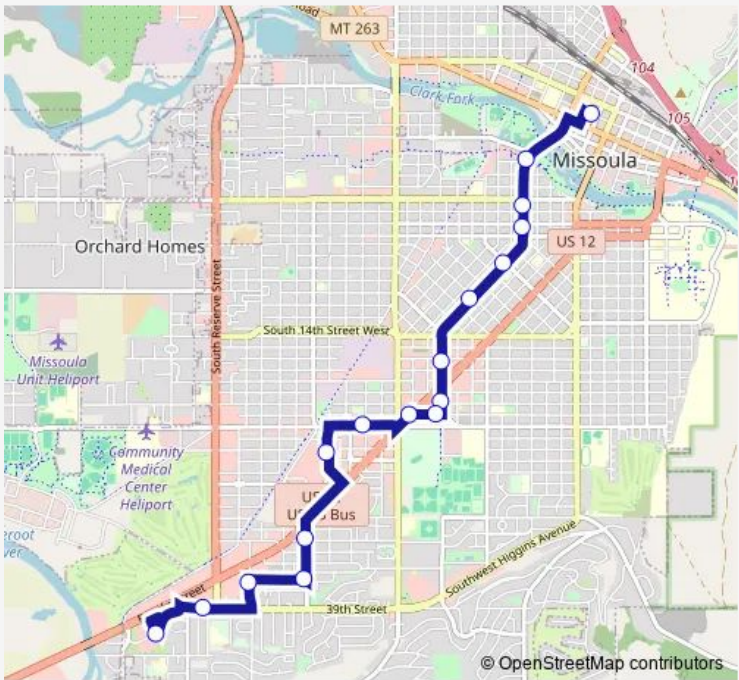

## Bus 7 Route 7

[Go to website](#)

**Direction**  
 Mountain Line Transfer Center — Walmart

17 stops

[Open route schedule](#)

- Mountain Line Transfer Center
- Orange St & Cregg Ln
- S Orange and 3rd St W
- Orange St & S 5th St W
- Stephens Ave and W Beckwith St
- Stephens Ave & W Bickford St
- Stephens Ave and Strand Ave
- W Central Ave & Stephens Ave
- W Sussex Ave & Stephens Ave
- Brooks St & Oxford St
- South Ave W & S Catlin St
- Southgate Mall West
- Paxson St & Mcdonald Ave
- Paxson St & 36th St
- Dore Ln & 36th St
- 39th St Fresh Market
- Walmart

Route schedule  
 Mountain Line Transfer Center — Walmart

Monday	05:45-21:45
Tuesday	05:45-21:45
Wednesday	05:45-21:45
Thursday	05:45-21:45
Friday	05:45-21:45
Saturday	08:45-21:45
Sunday	08:45-19:45

Route info

Direction: Mountain Line Transfer Center

Stops: 17

Trip Duration: 0 hour 30 min

**Direction**

Walmart — Mountain Line Transfer Center

20 stops

[Open route schedule](#)

Walmart

## Route schedule

Walmart — Mountain Line Transfer Center

Monday 06:15-22:15

Tuesday 06:15-22:15

Wednesday 06:15-22:15

Thursday 06:15-22:15

Friday 06:15-22:15

Saturday 09:15-22:15