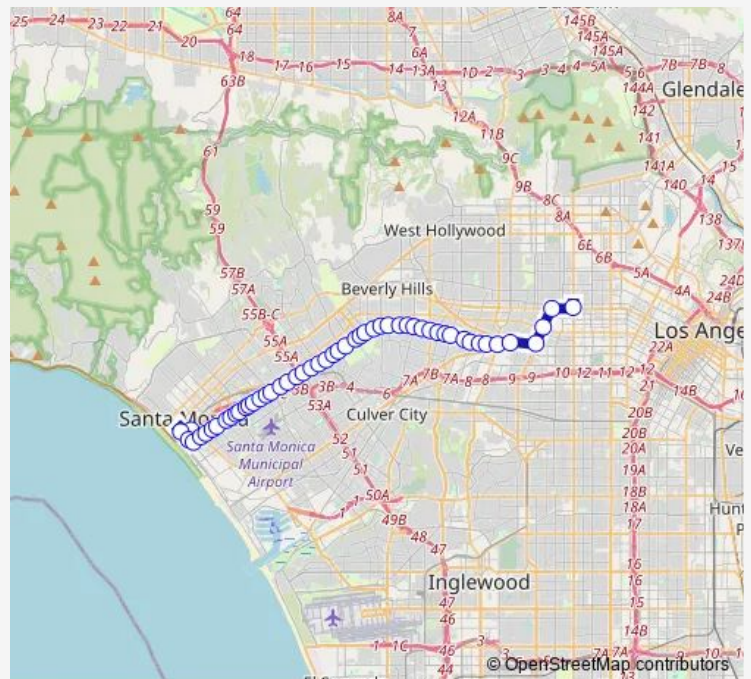

Bus 7 Pico Blvd

[Go to website](#)

Direction
 Wilshire WB & Western FS (Wilshire/Western Sta) — 7TH SB & Olympic Blvd Ns
 56 stops
[Open route schedule](#)

Wilshire WB & Western FS (Wilshire/Western Sta)

Pico WB & Stanley Ns

Pico WB & Fairfax Fs

Pico WB & Crescent Heights Ns

Pico WB & LA Cienega Ns

Pico WB & Sherbourne Ns

Robertson SB & Pico Fs

Robertson SB & Cashio Ns

Robertson SB & Airdrome Ns

Airdrome WB & Crest Ns

Bagley WB & Monte MAR Ns

Monte MAR WB & Beverly DR Ns

Beverly DR NB & Cashio Ns

Route schedule

Wilshire WB & Western FS (Wilshire/Western Sta) — 7TH SB & Olympic Blvd Ns

Monday	06:40-07:55
Tuesday	06:40-07:55
Wednesday	06:40-07:55
Thursday	06:40-07:55
Friday	06:40-07:55
Saturday	—
Sunday	—

Route info

Direction: Wilshire WB & Western FS (Wilshire/Western Sta)

Stops: 56

Trip Duration: 1 hour 19 min

7 — Pico Blvd

Pico WB & Beverwil Ns

Pico WB & Roxbury Ns

Pico WB & Century Park East Fs