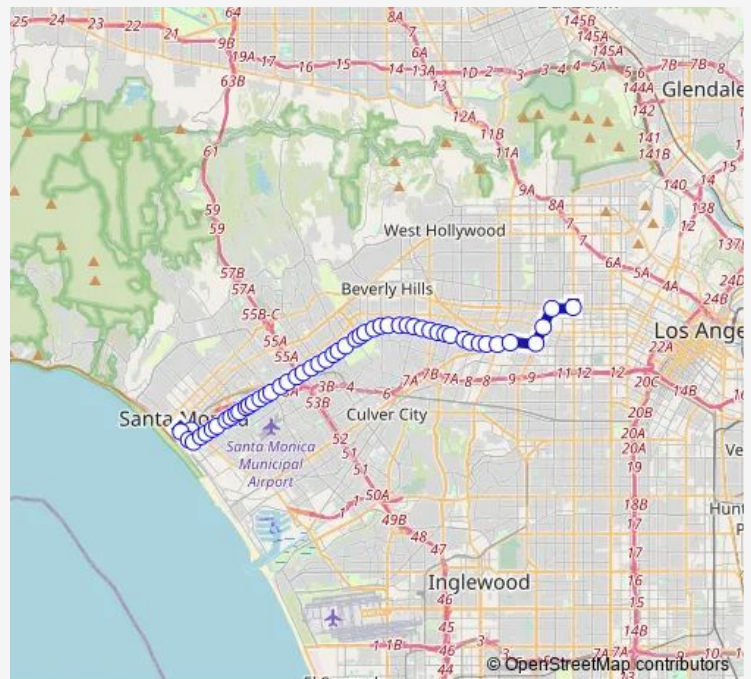

Airdrome WB & Crest Ns

Bagley WB & Monte MAR Ns

Monte MAR WB & Beverly DR Ns

Beverly DR NB & Cashio Ns

### Route schedule

Wilshire WB & Western FS (Wilshire/Western Sta) — 7TH SB & Olympic Blvd Ns

Monday	06:40-07:55
Tuesday	06:40-07:55
Wednesday	06:40-07:55
Thursday	06:40-07:55
Friday	06:40-07:55
Saturday	—
Sunday	—

### Route info

Direction: Wilshire WB & Western FS (Wilshire/Western Sta)

Stops: 56

Trip Duration: 1 hour 19 min

7 — Pico Blvd

Pico WB & Beverwil Ns

Pico WB & Roxbury Ns

Pico WB & Century Park East Fs