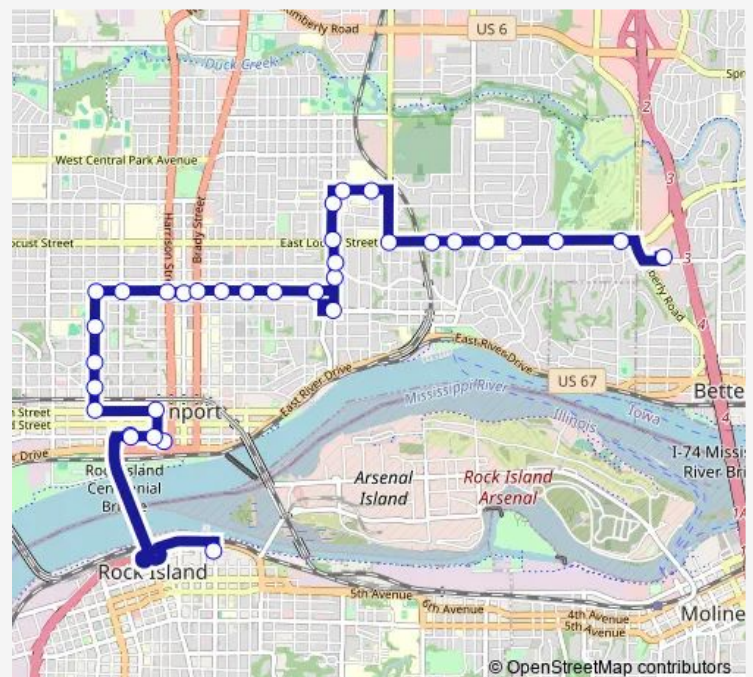

Thursday 05:35-18:11

Friday 05:35-18:11

Saturday 09:11-18:11

Sunday —

Route info

Direction: Burlington Coat Factory

Stops: 29

Trip Duration: 0 hour 32 min

7 — Brown

Pershing & 10th

Pershing & 7th

Pershing & 5th

4th & Brady

Ground Transportation Center (Gtc)

2nd & Ripley (Nw)

2nd & Western (Nw)

Tuesday 06:00-18:00

Wednesday 06:00-18:00

Thursday 06:00-18:00

Friday 06:00-18:00

Saturday 09:00-18:00

Sunday —

Route info

Direction: Ground Transportation Center (Gtc)

Stops: 34

Trip Duration: 0 hour 40 min

Genesis East (South)

Rusholme & Mississippi (Se)

Locust & Eastern

Locust & Mound (S)

Locust & Belle (S)

Locust & Jersey Ridge (S)