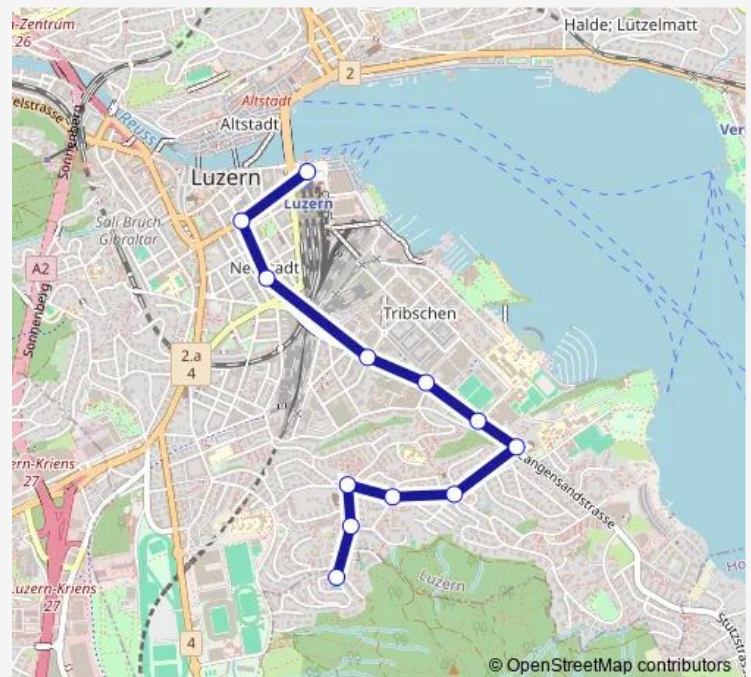

### Direction

Luzern, Bahnhof — Horw, Biregghof

12 stops

[Open route schedule](#)

Luzern, Bahnhof

Luzern, Kantonalbank

Luzern, Bundesplatz

Luzern, Werkhofstrasse

### Route schedule

Luzern, Bahnhof — Horw, Biregghof

Monday 04:56-07:02

Tuesday 04:56-22:02

Wednesday 04:56-07:02

Thursday 04:33-07:02

Friday 04:56-07:02

Saturday 04:56-07:02

### Route info

Direction: Luzern, Bahnhof

Stops: 12

Trip Duration: 0 hour 10 min

7-B7

BusMaps

## Route info

Direction: Horw, Biregghof

Stops: 10

Trip Duration: 0 hour 9 min

7 Bus time schedules and route maps are available in an offline PDF at [busmaps.com](https://busmaps.com). Use the [busmaps.com](https://busmaps.com) website to see live bus times, train schedule or subway schedule, and step-by-step directions for all public transit in Luzern