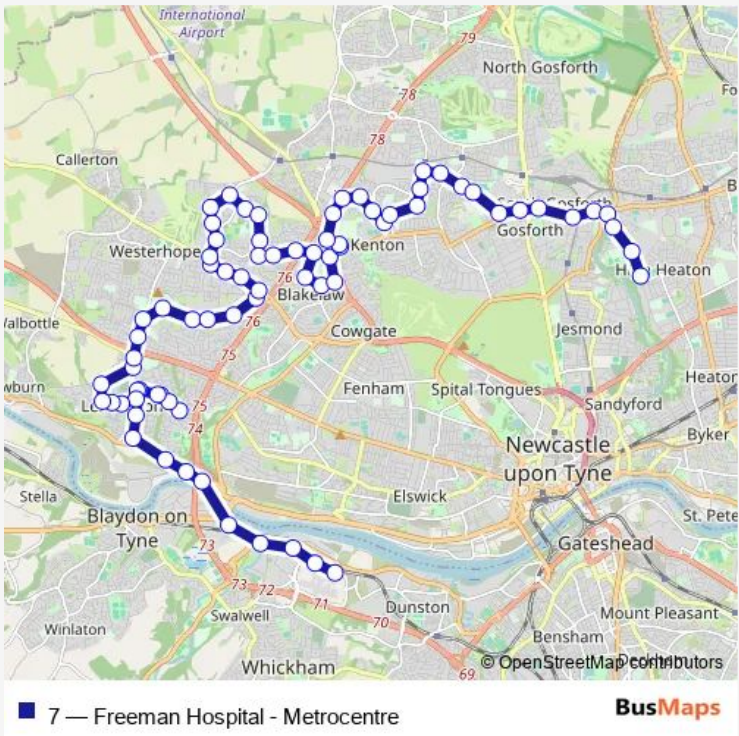

# Bus 7 Freeman Hospital - Metrocentre

[Go to website](#)

**Direction**  
 Metrocentre Interchange — Freeman Road-Hambledon Gardens  
 74 stops  
[Open route schedule](#)

- Metrocentre Interchange
- Yellow Car Park
- Derwenthaugh Bridge Approach
- Riverside Way-Clasper Way
- Derwenthaugh Road-Bridge
- Scotswood Road-B&q
- Scotswood Road-Bells Close
- Scotswood Road-St Georges Terrace
- Lemington
- Union Hall Road-Bewick Crescent
- Kirkston Avenue-Union Hall Road
- Kirkston Avenue-Claremont Avenue
- Dumpling Hall
- Neptune Road
- Kirkston Avenue-Dene Avenue
- Kirkston Avenue-Union Hall Road
- Union Hall Road-Hartside
- Valley View - Kielder Rd
- Valley View - Park Rise
- Valley View - Tedham Rd
- Combe Drive-Tewksbury Road

**Route schedule**  
 Metrocentre Interchange — Freeman Road-Hambledon Gardens

Monday	05:36-23:17
Tuesday	05:36-23:17
Wednesday	05:36-23:17
Thursday	05:36-23:17
Friday	05:36-23:17
Saturday	05:54-23:17
Sunday	08:19-23:17

**Route info**  
 Direction: Metrocentre Interchange  
 Stops: 74  
 Trip Duration: 0 hour 57 min

Union Hall Road-Hospital Lane

Union Hall Road-West Road

Lemington Road Ends

Hillhead Road-Ashdale Crescent

West Denton Way-Fire Station

West Denton Way - Shops

West Denton Way-Social Club

West Denton Way-Northumbria Walk

West Denton Way-Gofton Walk

Stamfordham Road-Denton Way

Stamfordham Road-Queens Road

Stamfordham Road-Highfield Close