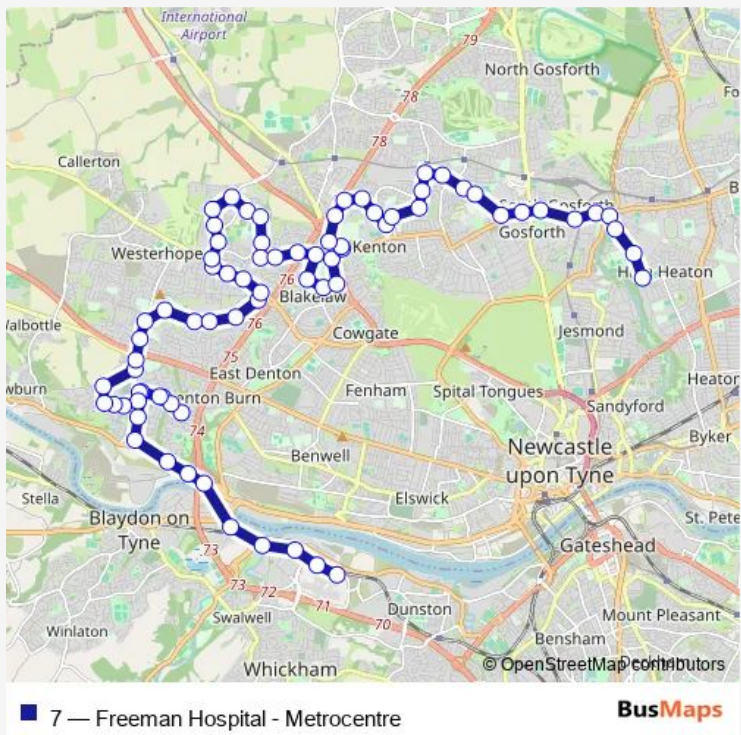

# Bus 7 Freeman Hospital - Metrocentre

[Go to website](#)

**Direction**  
 Metrocentre Interchange — Freeman Road-Hambledon Gardens  
 74 stops  
[Open route schedule](#)

- Metrocentre Interchange
- Yellow Car Park
- Derwenthaugh Bridge Approach
- Riverside Way-Clasper Way
- Derwenthaugh Road-Bridge
- Scotswood Road-B&q
- Scotswood Road-Bells Close
- Scotswood Road-St Georges Terrace
- Lemington
- Union Hall Road-Bewick Crescent
- Kirkston Avenue-Union Hall Road
- Kirkston Avenue-Claremont Avenue
- Dumpling Hall
- Neptune Road
- Kirkston Avenue-Dene Avenue
- Kirkston Avenue-Union Hall Road
- Union Hall Road-Hartside
- Valley View - Kielder Rd
- Valley View - Park Rise
- Valley View - Tedham Rd
- Combe Drive-Tewksbury Road

**Route schedule**  
 Metrocentre Interchange — Freeman Road-Hambledon Gardens

Monday	05:36-23:17
Tuesday	05:36-23:17
Wednesday	05:36-23:17
Thursday	05:36-23:17
Friday	05:36-23:17
Saturday	05:54-23:17
Sunday	08:19-23:17

**Route info**  
 Direction: Metrocentre Interchange  
 Stops: 74  
 Trip Duration: 0 hour 57 min

Union Hall Road-Hospital Lane

Union Hall Road-West Road

Lemington Road Ends

Hillhead Road-Ashdale Crescent

West Denton Way-Fire Station

West Denton Way - Shops

West Denton Way-Social Club

West Denton Way-Northumbria Walk

West Denton Way-Gofton Walk

Stamfordham Road-Denton Way

Stamfordham Road-Queens Road

Stamfordham Road-Highfield Close