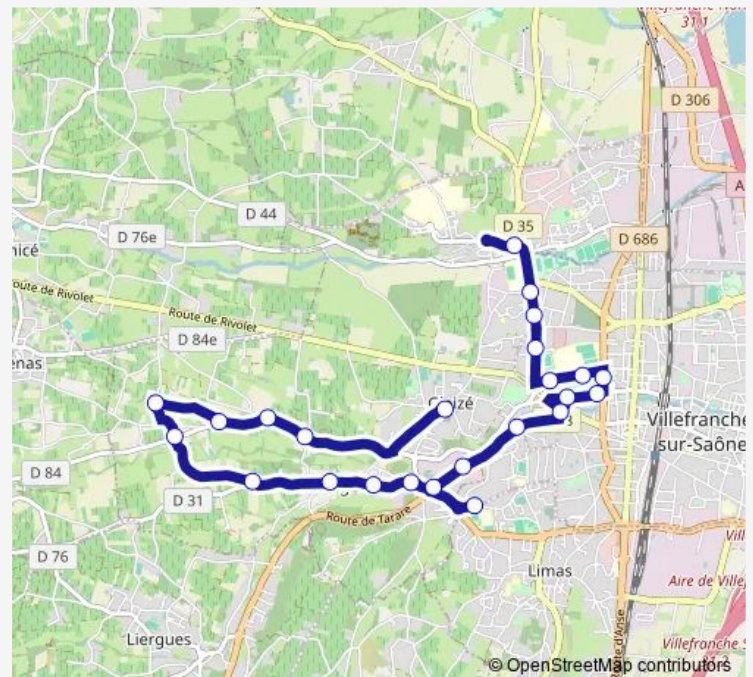

### Route schedule

Gleize - LA Rippe — Gleize - Lycee Louis Armand

Monday —

Tuesday —

Wednesday 07:20

Thursday —

Friday —

Saturday —

### Route info

Direction: Gleize - LA Rippe

Stops: 19

Trip Duration: 0 hour 25 min

7 — Mâchon - Lycée Louis Armand