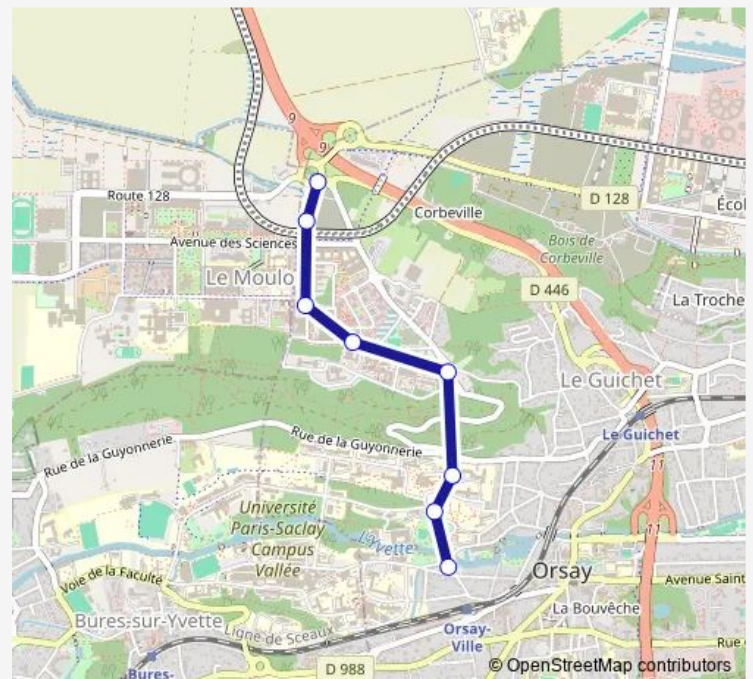

### Direction

Plateau de Moulon - Corbeville — Gare d'Orsay - L'Yvette

8 stops

[Open route schedule](#)

Plateau de Moulon - Corbeville

Université Paris Saclay

Lieu de Vie

De Broglie

### Route schedule

Plateau de Moulon - Corbeville — Gare d'Orsay - L'Yvette

Monday 07:28-20:43

Tuesday 07:28-20:43

Wednesday 07:28-20:43

Thursday 07:28-20:43

Friday 07:28-21:02

Saturday 07:57-13:57

### Route info

Direction: Plateau de Moulon - Corbeville

Stops: 8

Trip Duration: 0 hour 9 min

**Direction**

Gare d'Orsay - L'Yvette — Plateau de Moulon - Corbeville

8 stops

[Open route schedule](#)

Sunday —

**Route info**

Direction: Gare d'Orsay - L'Yvette

Stops: 8

Trip Duration: 0 hour 9 min

7 Bus time schedules and route maps are available in an offline PDF at [busmaps.com](https://busmaps.com). Use the [busmaps.com](https://busmaps.com) website to see live bus times, train schedule or subway schedule, and step-by-step directions for all public transit in Paris