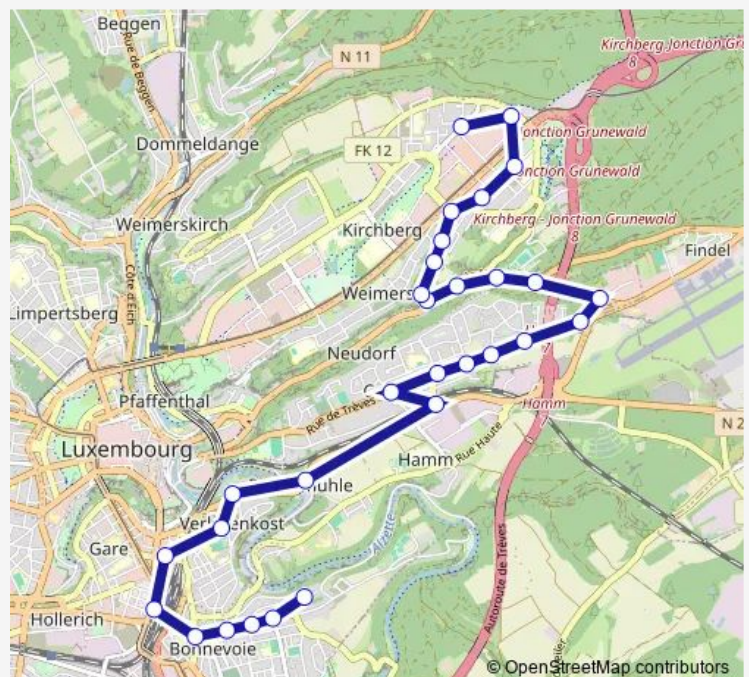

Saturday 05:47-20:47

Sunday —

Route info

Direction: Kirchberg, Poutty Stein

Stops: 31

Trip Duration: 0 hour 41 min

Verlorenkost, Général Patton

Verlorenkost, Lavoisier

Luxembourg, Wallis

Luxembourg, Gare Centrale routière

Bonnevoie, Léon XIII

Bonnevoie, Vannérus

Bonnevoie, Wisestrooss

Bonnevoie, Jean Jacoby

Bonnevoie, Chalop

Bonnevoie, Baden-Powell

Direction

Bonnevoie, Baden-Powell — Kirchberg, Poutty Stein

30 stops

[Open route schedule](#)

Bonnevoie, Baden-Powell

Bonnevoie, Jean Jacoby

Bonnevoie, Wisestrooss

Bonnevoie, Vannérus

Tuesday 05:18-21:06

Wednesday 05:18-21:06

Thursday 05:18-21:06

Friday 05:18-21:06

Saturday 06:09-21:09

Sunday —

Route info

Direction: Bonnevoie, Baden-Powell