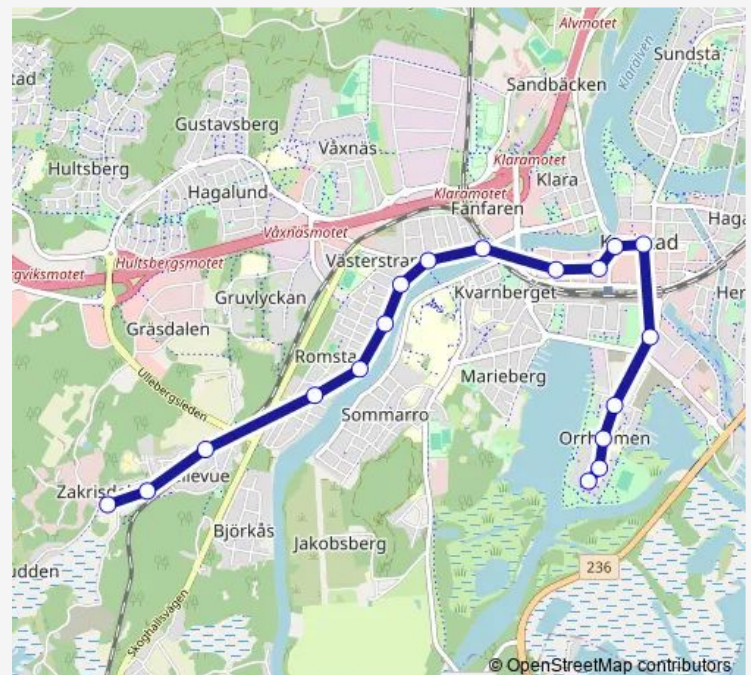

Route schedule

Karlstad, Orrholmsgaraget — Karlstad, Zakrisdalsslingan

Monday 00:07-23:22

Tuesday 00:07-23:22

Wednesday 05:40-23:22

Thursday 05:40-23:22

Friday 00:07-23:22

Saturday 00:07-23:22

Sunday 00:07-23:22

Route info

Direction: Karlstad, Orrholmsgaraget

Stops: 18

Trip Duration: 0 hour 21 min

Direction

Karlstad, Zakrisdalsslingan — Karlstad, Orrholmsgaraget

18 stops

Thursday 05:14-23:46

Friday 00:31-23:46

Saturday 00:31-23:46

Sunday 00:31-23:46

Route info

Direction: Karlstad, Zakrisdalsslingan

Stops: 18

Trip Duration: 0 hour 23 min