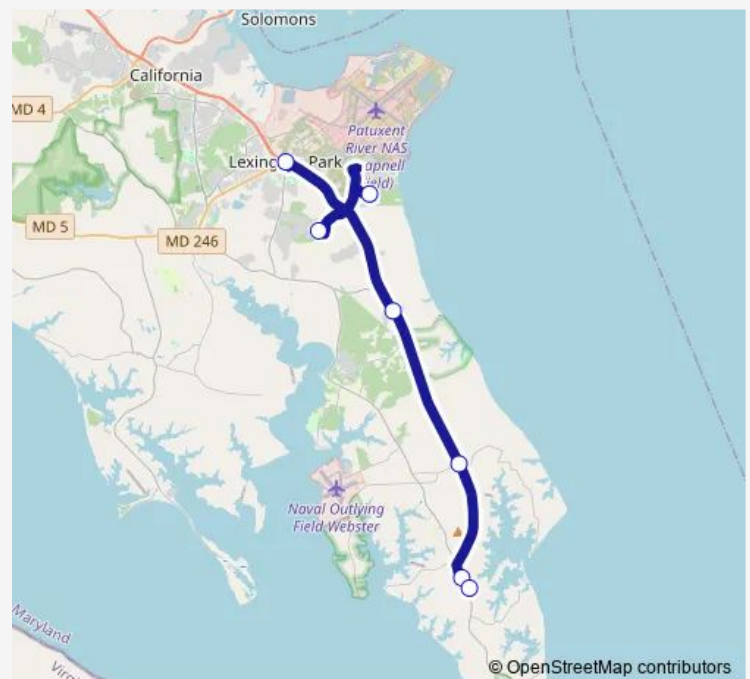

Monday —

Tuesday —

Wednesday —

Thursday —

Friday —

Saturday 07:28-17:28

Sunday —

Route info

Direction: Ridge Market

Stops: 8

Trip Duration: 0 hour 22 min

7 — Lexington Park to Ridge to St. Mary's City

Direction

Tulagi Place — Ridge Market

7 stops

[Open route schedule](#)

Direction

Green Leaf Rd. and Silver State Dr. — Tulagi Place via River Bay

2 stops

[Open route schedule](#)

Green Leaf Rd. and Silver State Dr.

Tulagi Place via River Bay

Route schedule

Green Leaf Rd. and Silver State Dr. — Tulagi Place via River Bay

Monday	19:11
Tuesday	19:11
Wednesday	19:11
Thursday	19:11
Friday	19:11
Saturday	19:11
Sunday	—

Route info

Direction: Green Leaf Rd. and Silver State Dr.

Stops: 2

Trip Duration: 0 hour 6 min

7 Bus time schedules and route maps are available in an offline PDF at busmaps.com. Use the busmaps.com website to see live bus times, train schedule or subway schedule, and step-by-step directions for all public transit in Leonardtown