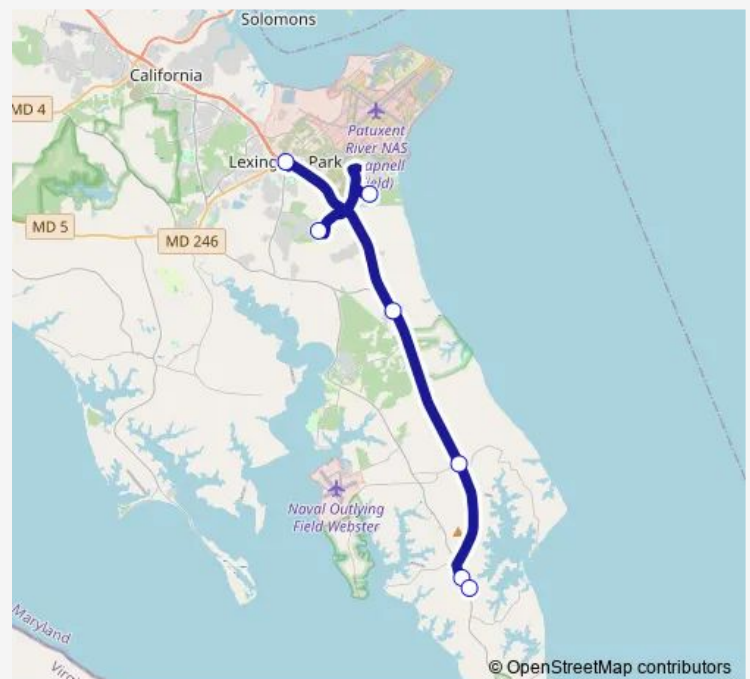

Monday —

Tuesday —

Wednesday —

Thursday —

Friday —

Saturday 07:28-17:28

Sunday —

Route info

Direction: Ridge Market

Stops: 8

Trip Duration: 0 hour 22 min

Direction

Tulagi Place — Ridge Market

7 stops

[Open route schedule](#)

Tulagi Place

Monday	06:00-19:00
Tuesday	06:00-19:00
Wednesday	06:00-19:00
Thursday	06:00-19:00
Friday	06:00-19:00
Saturday	07:00-19:00
Sunday	—

Route info

Direction: Tulagi Place

Stops: 7

Trip Duration: 0 hour 29 min

Direction

Monday	19:11
Tuesday	19:11
Wednesday	19:11
Thursday	19:11
Friday	19:11
Saturday	19:11
Sunday	—

Route info

Direction: Green Leaf Rd. and Silver State Dr.

Stops: 2

Trip Duration: 0 hour 6 min

7 Bus time schedules and route maps are available in an offline PDF at busmaps.com. Use the busmaps.com website to see live bus times, train schedule or subway schedule, and step-by-step directions for all public transit in Leonardtown