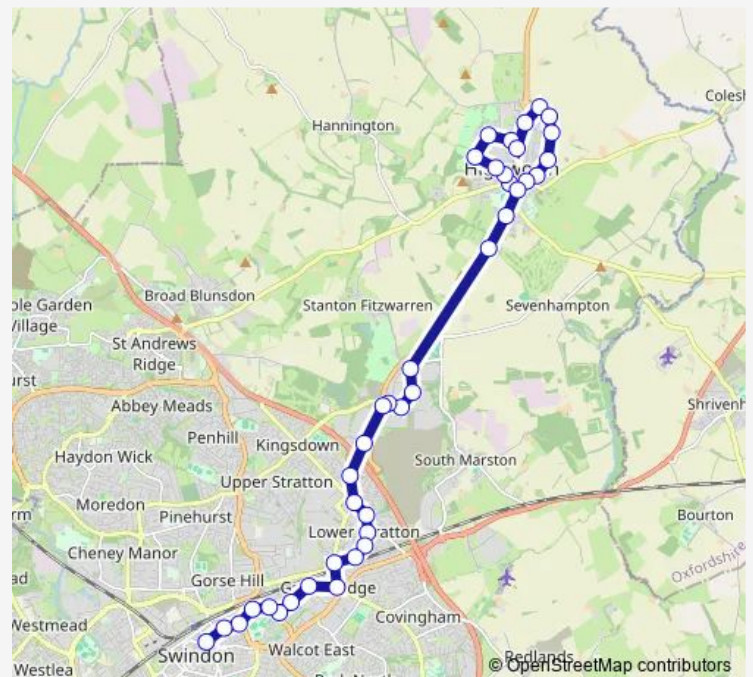

Yiewsley Crescent

Jacobs Ladder

The Crown

Rat Trap

Honda

South Marston Park

Viscount Way

Lancaster Place

Exel

Route schedule

Bus Station — Swindon Street

Monday	05:00-23:35
Tuesday	05:00-23:35
Wednesday	05:00-23:35
Thursday	05:00-23:35
Friday	05:00-23:35
Saturday	05:30-23:35
Sunday	05:30-21:30

Route info

Direction: Bus Station

Stops: 24

Trip Duration: 0 hour 28 min

7 — Swindon - Highworth

Redlands

Redlands Close

Swindon Street

Direction

Swindon Street — Bus Station

Thursday 05:28-23:58

Friday 05:28-23:58

Saturday 05:55-23:58

Sunday 05:55-21:55

Route info

Direction: Swindon Street

Stops: 39

Trip Duration: 0 hour 42 min