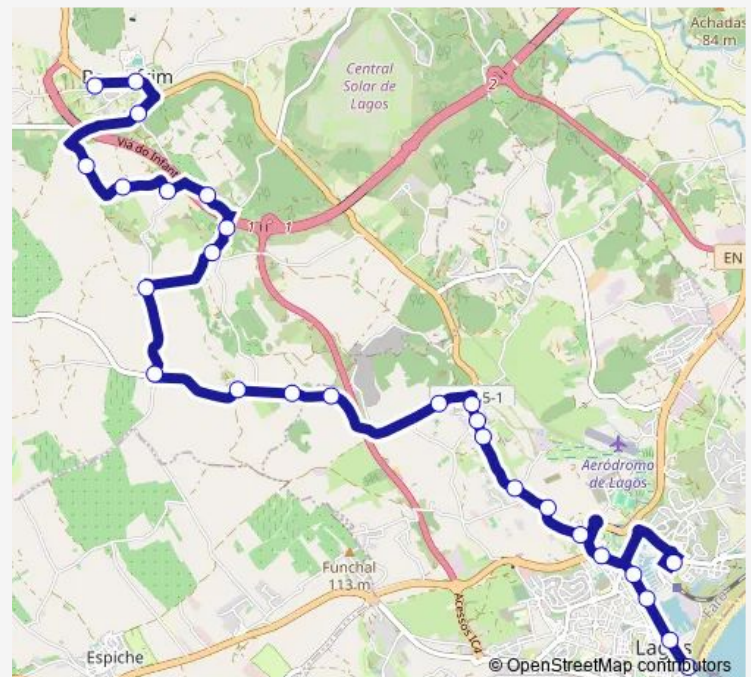

Etar

Curvas do Garrocho

S. João

Route schedule

Bensafrim - Mercado — Praça do Infante

Monday 07:20-20:00

Tuesday 07:20-20:00

Wednesday 07:20-20:00

Thursday 07:20-20:00

Friday 07:20-20:00

Saturday 09:10-20:00

Sunday —

Route info

Direction: Bensafrim - Mercado

Stops: 27

Trip Duration: 0 hour 30 min

7 — Onda Castanha

BusMaps

Complexo Desportivo

Eb23 das Naus

Rot. D. João I

Av. Descobrimentos - Marina

Portas de Portugal - Ctt

Praça do Infante

Tuesday 07:50-19:30

Wednesday 07:50-19:30

Thursday 07:50-19:30

Friday 07:50-19:30

Saturday 08:40-19:30

Sunday —

Route info

Direction: Praça do Infante