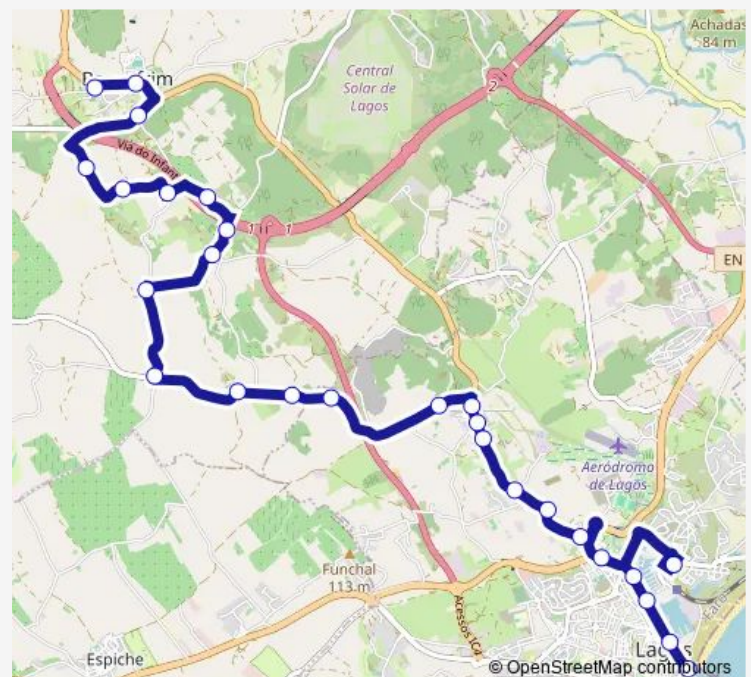

Etar

Curvas do Garrocho

S. João

Route schedule

Bensafrim - Mercado — Praça do Infante

Monday 07:20-20:00

Tuesday 07:20-20:00

Wednesday 07:20-20:00

Thursday 07:20-20:00

Friday 07:20-20:00

Saturday 09:10-20:00

Sunday —

Route info

Direction: Bensafrim - Mercado

Stops: 27

Trip Duration: 0 hour 30 min

7 — Onda Castanha

BusMaps

Complexo Desportivo

Eb23 das Naus

Rot. D. João I

Av. Descobrimentos - Marina

Portas de Portugal - Ctt

Praça do Infante

Tuesday 07:50-19:30

Wednesday 07:50-19:30

Thursday 07:50-19:30

Friday 07:50-19:30

Saturday 08:40-19:30

Sunday —

Route info

Direction: Praça do Infante