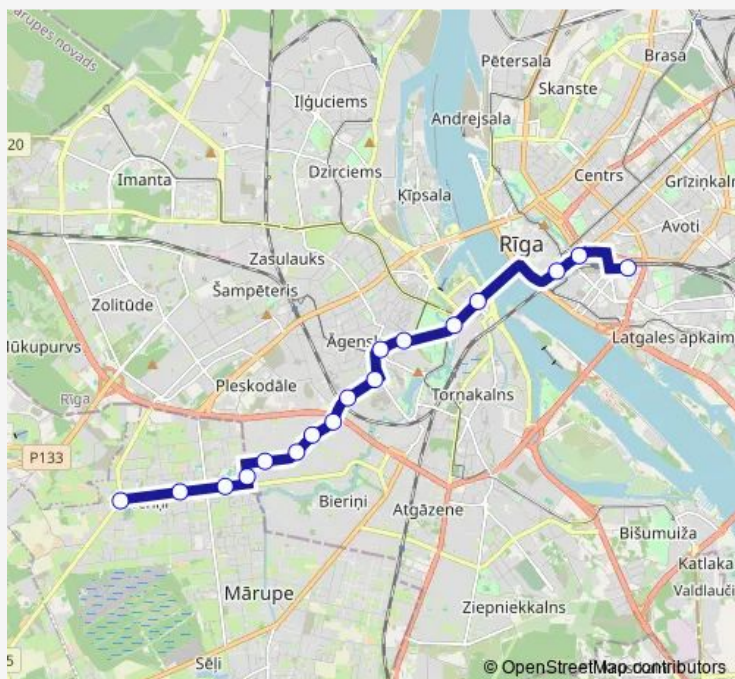

Tuesday 05:55-23:19

Wednesday 05:55-23:19

Thursday 05:55-23:19

Friday 05:55-23:19

Saturday 06:20-22:40

Sunday 06:20-22:40

Route info

Direction: Abrenes iela

Stops: 17

Trip Duration: 0 hour 28 min

7 — Abrenes iela - Sīpnieki

Direction

Stīpnieki — Abrenes iela

18 stops

[Open route schedule](#)

Stīpnieki