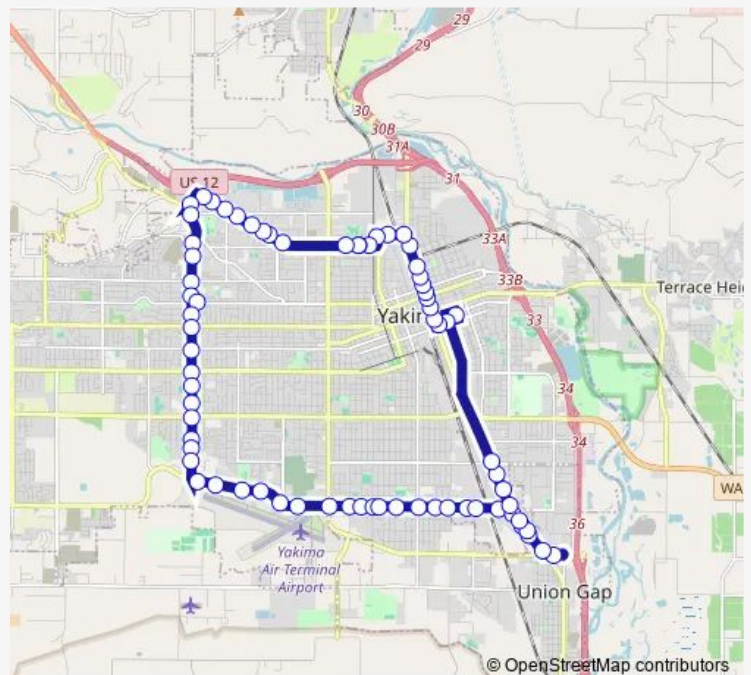

### Direction

undefined — undefined

0 stops

[Open route schedule](#)

### Route schedule

undefined — undefined

Monday	06:11
Tuesday	06:11
Wednesday	06:11
Thursday	06:11
Friday	06:11
Saturday	—
Sunday	—

### Route info

Direction:

Stops: 0

Trip Duration: — min

## Direction

Transit Center — No. 1st St. / 'I' St.

11 stops

[Open route schedule](#)

Transit Center

Walnut / 3RD St

Walnut and 1st st.

S 1st St. / E Walnut St. Northbound