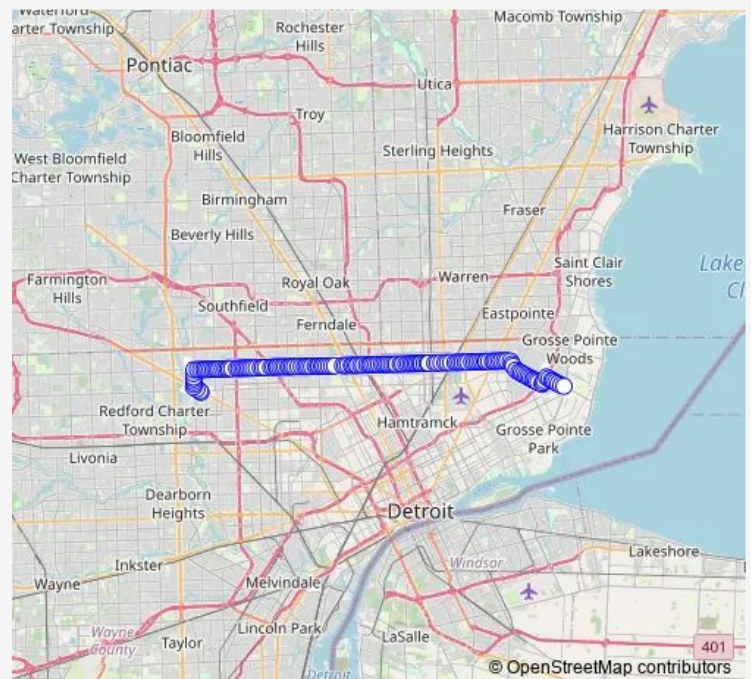

7 Mile & Chapel

7 Mile & Westbrook

7 Mile & Trinity

7 Mile & Pierson

7 Mile & Patton

7 Mile & Stout

7 Mile & Heyden

7 Mile & Evergreen

7 Mile & Westmoreland

7 Mile & Edinborough

7 Mile & Grandville

Route schedule

Meijer Old Redford — Moross & Mack

Monday	03:10-02:15 ⁺¹
Tuesday	03:15-02:15 ⁺¹
Wednesday	03:15-02:15 ⁺¹
Thursday	03:15-02:15 ⁺¹
Friday	03:15-02:15 ⁺¹
Saturday	03:15-02:30 ⁺¹
Sunday	03:30-02:10 ⁺¹

Route info

Direction: Meijer Old Redford

Stops: 150

Trip Duration: 1 hour 11 min

7 — Seven Mile

7 Mile & Sunderland

7 Mile & Avon

7 Mile & Greenview

7 Mile & Glastonbury

7 Mile & Fenmore

7 Mile & Harlow

7 Mile & Lindsay

7 Mile & Biltmore

7 Mile & Asbury Park

7 Mile & St Marys

7 Mile & Rutherford