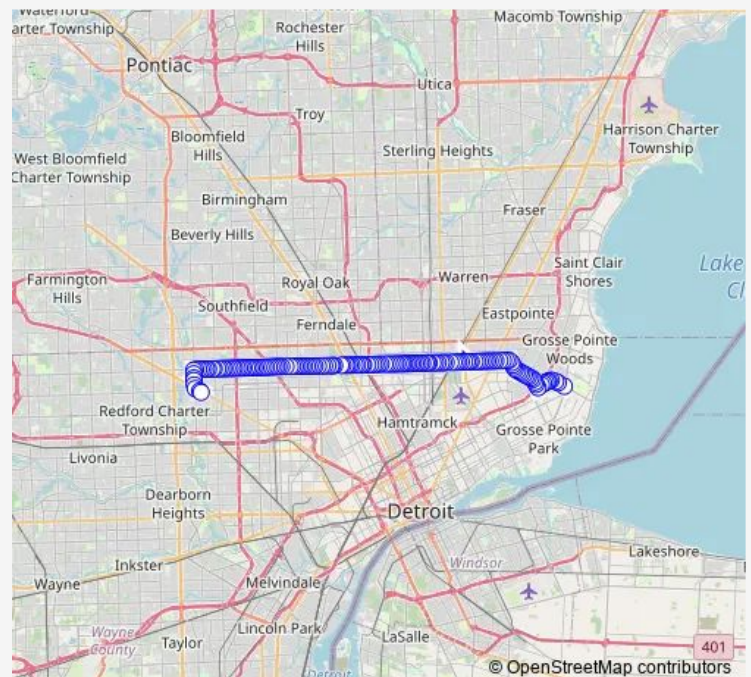

Morang & Laing

Morang & Riad

Morang & Kelly

Route schedule

Moross & Mack — Meijer Old Redford

Monday	03:55-02:55 ⁺¹
Tuesday	03:55-02:55 ⁺¹
Wednesday	03:55-02:55 ⁺¹
Thursday	03:55-02:55 ⁺¹
Friday	03:55-02:55 ⁺¹
Saturday	03:55-02:00 ⁺¹
Sunday	03:00-02:55 ⁺¹

Route info

Direction: Moross & Mack

Stops: 151

Trip Duration: 1 hour 12 min

7 — Seven Mile

Morang & Glenwood

Morang & Faircrest

Morang & Eastwood

7 Mile & Brock

7 Mile & Hayes

7 Mile & Queen

7 Mile & Monarch

7 Mile & Chalmers

7 Mile & Gratiot

7 Mile & Hoyt

7 Mile & Reno

7 Mile & Hoover

7 Mile & Teppert

7 Mile & Algonac

7 Mile & Gruebner

7 Mile & E Outer Dr

7 Mile & Antwerp

7 Mile & Terrell

7 Mile & Van Dyke