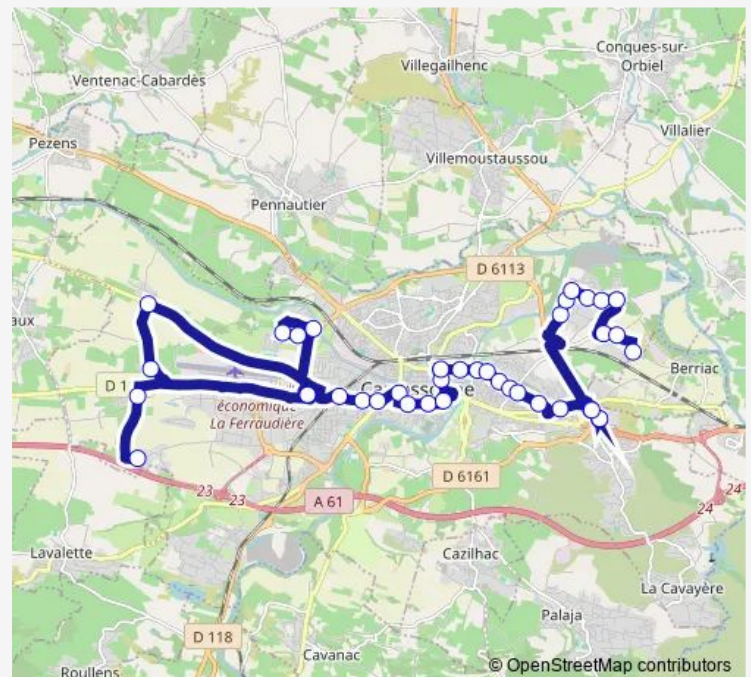

### Route schedule

Verdeau Pailhes — Montquiers

Monday	07:03-19:50
Tuesday	07:03-19:50
Wednesday	07:03-19:50
Thursday	07:03-19:50
Friday	07:03-19:50
Saturday	07:03-19:51
Sunday	15:45

### Route info

Direction: Verdeau Pailhes

Stops: 39

Trip Duration: 1 hour 3 min

Antoine Marty

Chenier Gare

Varsovie-Cote-Canal

Lespinasse