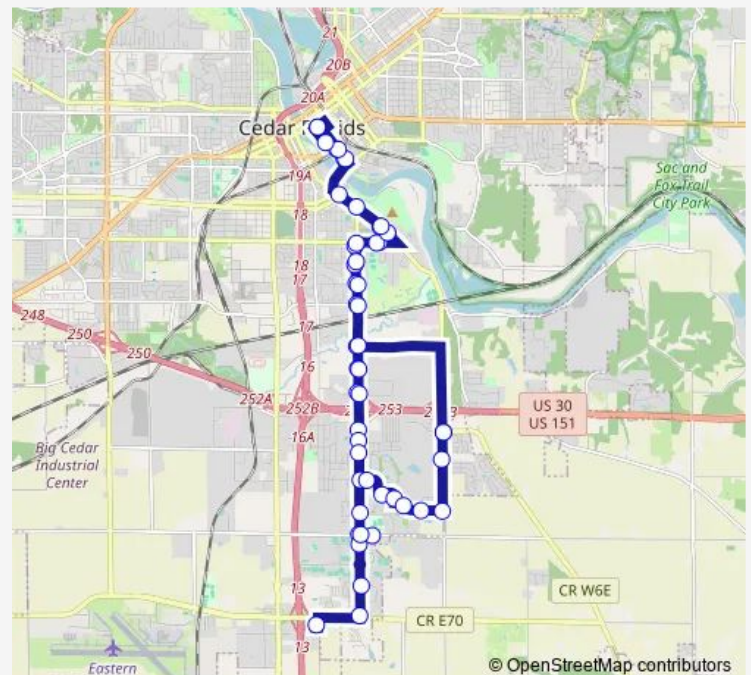

### Direction

GTC Bay 7 — GTC Bay 7

50 stops

[Open route schedule](#)

GTC Bay 7

2nd St & 9th Ave (RR Tracks)

2nd St & 11th Ave

C St & Lauren Dr

Bowling St & 50th Ave

Kirkwood Blvd & Four Oaks Dr

Kirkwood Blvd & Kirkwood Ct

Kirkwood Blvd & Devonwood Ave

Kirkwood Blvd & 66th Ave

Kirkwood Blvd & 76th Ave Sw

Kirkwood Blvd & Prairie Hill Ct Sw

Kirkwood Blvd & Wright Bros Blvd Sw

### Route schedule

GTC Bay 7 — GTC Bay 7

Monday	05:30-19:15
Tuesday	05:30-19:15
Wednesday	05:30-19:15
Thursday	05:30-19:15
Friday	05:30-19:15
Saturday	09:15-16:15
Sunday	—

### Route info

Direction: GTC Bay 7

Stops: 50

Trip Duration: 0 hour 50 min

Kirkwood Blvd & Woodstone Ln Sw

76th Ave Dr & Kirkwood Hotel (Eb)

76th Ave Dr & Kirkwood Blvd

Kirkwood Blvd & Rolling Ridge Dr