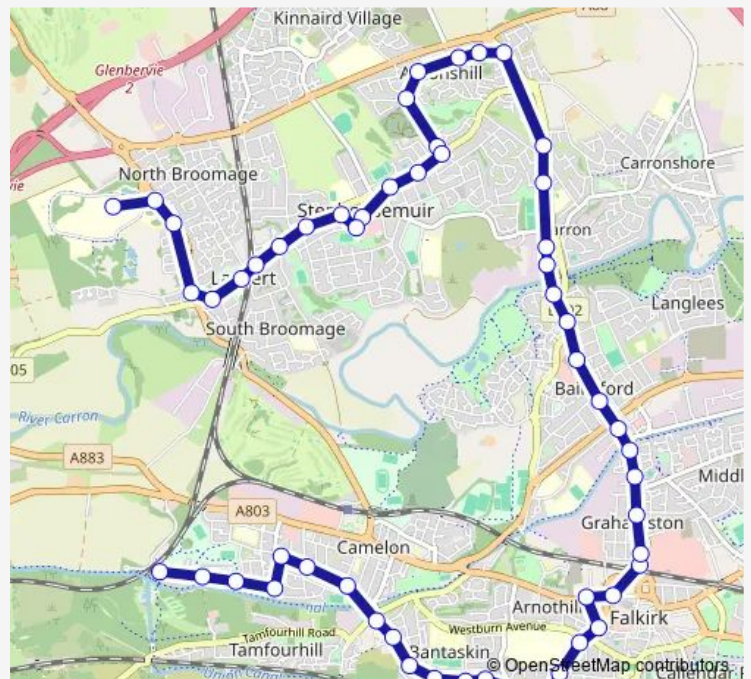

Howgate Car Park

Wellside Place

Asda

Route schedule

Ochiltree Terrace Terminus — Forth Valley Royal Hospital

Monday 06:37-17:31

Tuesday 06:37-17:31

Wednesday 06:37-17:31

Thursday 06:37-17:31

Friday 06:37-17:31

Saturday 08:29-17:31

Sunday —

Route info

Direction: Ochiltree Terrace Terminus

Stops: 56

Trip Duration: 0 hour 50 min

Grahamston Station

Central Retail Park

Campfield Street

Dalderse Avenue

John Street

Merchiston Avenue

David's Loan

Carron Centre

Sunday —

Route info

Direction: Forth Valley Royal Hospital

Stops: 53

Trip Duration: 0 hour 51 min

Foundry Street

Carron Centre

David's Loan