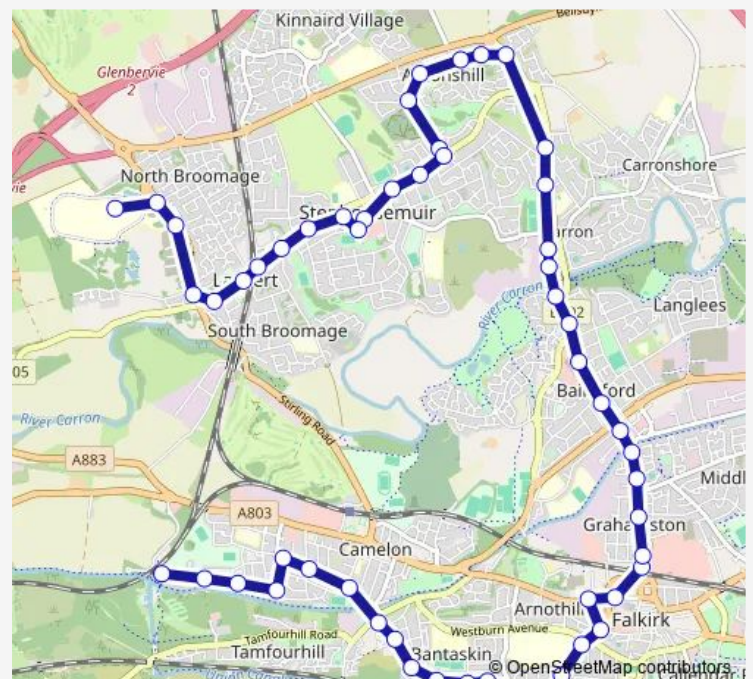

Howgate Car Park

Wellside Place

Asda

Route schedule

Ochiltree Terrace Terminus — Forth Valley Royal Hospital

Monday 06:37-17:31

Tuesday 06:37-17:31

Wednesday 06:37-17:31

Thursday 06:37-17:31

Friday 06:37-17:31

Saturday 08:29-17:31

Sunday —

Route info

Direction: Ochiltree Terrace Terminus

Stops: 56

Trip Duration: 0 hour 50 min

Grahamston Station

Central Retail Park

Campfield Street

Dalderse Avenue

John Street

Merchiston Avenue

David's Loan

Carron Centre

Sunday —

Route info

Direction: Forth Valley Royal Hospital

Stops: 53

Trip Duration: 0 hour 51 min

Foundry Street

Carron Centre

David's Loan