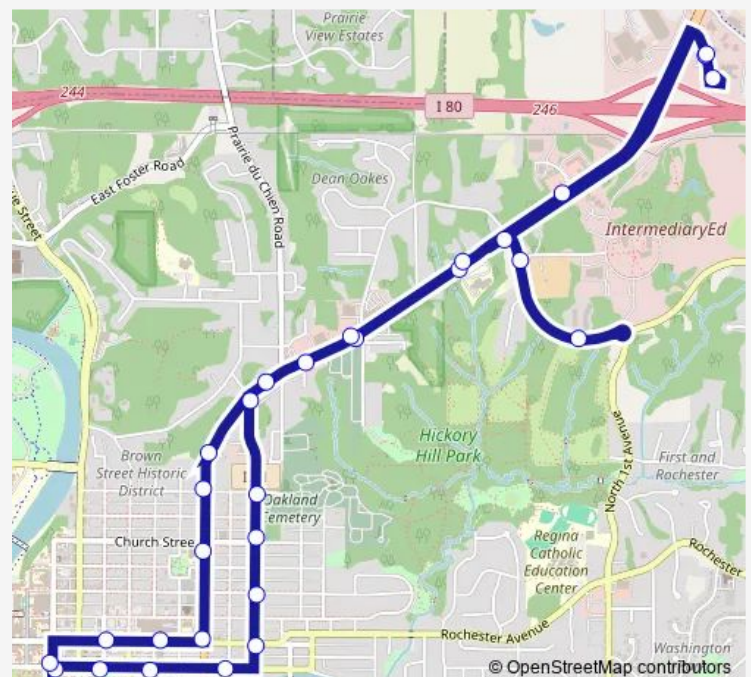

Jefferson St & Linn St

Jefferson St & Van Buren St

Jefferson St & Lucus St

Governor St & Market St

Governor St & Davenport St

Governor St & Church St

Governor St & Brown St

Governor St & North Dodge St

Highlander Place Outbound

North Dodge St & ACT Circle

Iowa City Community School District Office

Route schedule

Downtown Interchange — Downtown Interchange

Monday 06:00-18:30

Tuesday 06:00-18:30

Wednesday 06:00-18:30

Thursday 06:00-18:30

Friday 06:00-18:30

Saturday 07:30-18:30

Sunday —

Route info

Direction: Downtown Interchange

Stops: 31

Trip Duration: 0 hour 40 min

Market St & Linn St

Clinton St & Jefferson St

Downtown Interchange

7 Bus time schedules and route maps are available in an offline PDF at busmaps.com. Use the busmaps.com website to see live bus times, train schedule or subway schedule, and step-by-step directions for all public transit in Iowa City