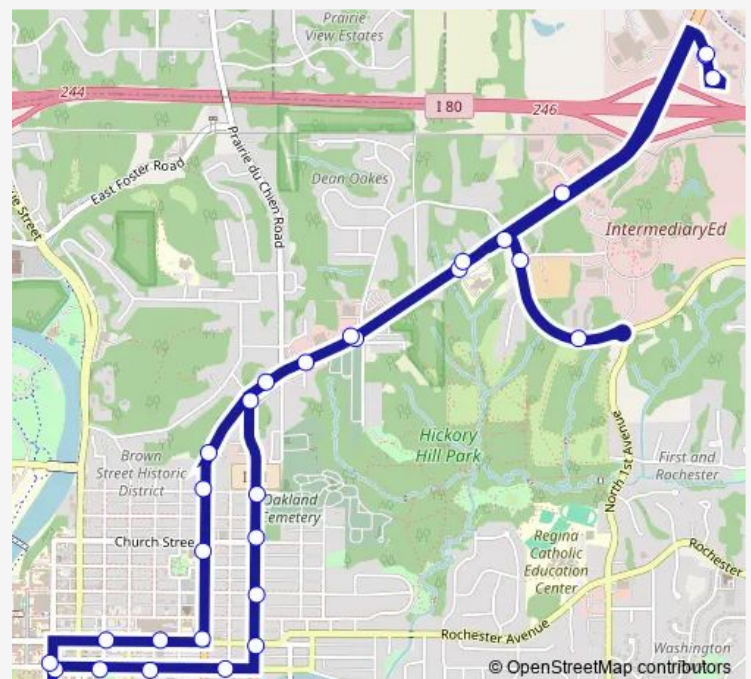

### Direction

Downtown Interchange — Downtown Interchange

31 stops

[Open route schedule](#)

Downtown Interchange

Clinton St & Jefferson St

Jefferson St & Linn St

Jefferson St & Van Buren St

### Route schedule

Downtown Interchange — Downtown Interchange

Monday 06:00-18:30

Tuesday 06:00-18:30

Wednesday 06:00-18:30

Thursday 06:00-18:30

Friday 06:00-18:30

Saturday 07:30-18:30

### Route info

Direction: Downtown Interchange

Stops: 31

Trip Duration: 0 hour 40 min

7 — North Dodge

North Dodge St @ Hy Vee

North Dodge St

900 North Dodge St

North Dodge St & Brown St

North Dodge St & Church - Horace Mann Elementary

North Dodge St & Market St

Mercy Hospital

Market St & Linn St

Clinton St & Jefferson St

Downtown Interchange

7 Bus time schedules and route maps are available in an offline PDF at [busmaps.com](https://busmaps.com). Use the [busmaps.com](https://busmaps.com) website to see live bus times, train schedule or subway schedule, and step-by-step directions for all public transit in Iowa City