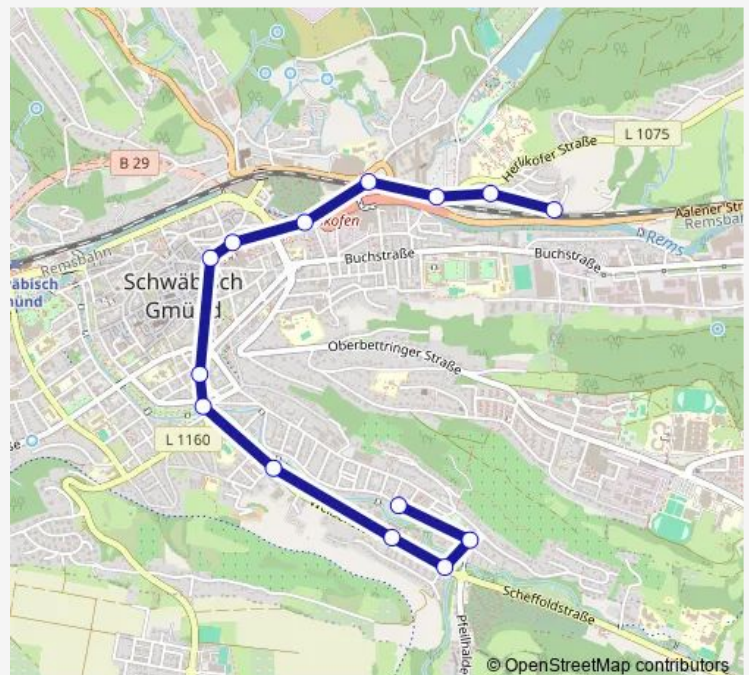

Direction

GD-Kiesäcker, Wendeplatte — GD, Mozartstr.

11 stops

[Open route schedule](#)

GD-Kiesäcker, Wendeplatte

GD-Kiesäcker, Klosterberg

GD, Gotteszell

GD, Leonhardsfriedhof

GD-Kiesäcker, Wendeplatte — GD, Mozartstr.

Monday 06:16-17:32

Tuesday 06:16-17:32

Wednesday 06:16-17:32

Thursday 06:16-17:32

Friday 06:16-17:32

Saturday 06:44-12:29

Sunday 13:44

Route info

Direction: GD-Kiesäcker, Wendeplatte

Stops: 11

Trip Duration: 0 hour 11 min

Direction

GD, Gutenbergstr./A.-Bruckner-Str. — GD, Bahnhof

10 stops

[Open route schedule](#)

Trip Duration: 0 hour 8 min

7 Bus time schedules and route maps are available in an offline PDF at [busmaps.com](#). Use the [busmaps.com](#) website to see live bus times, train schedule or subway schedule, and step-by-step directions for all public transit in Lorch