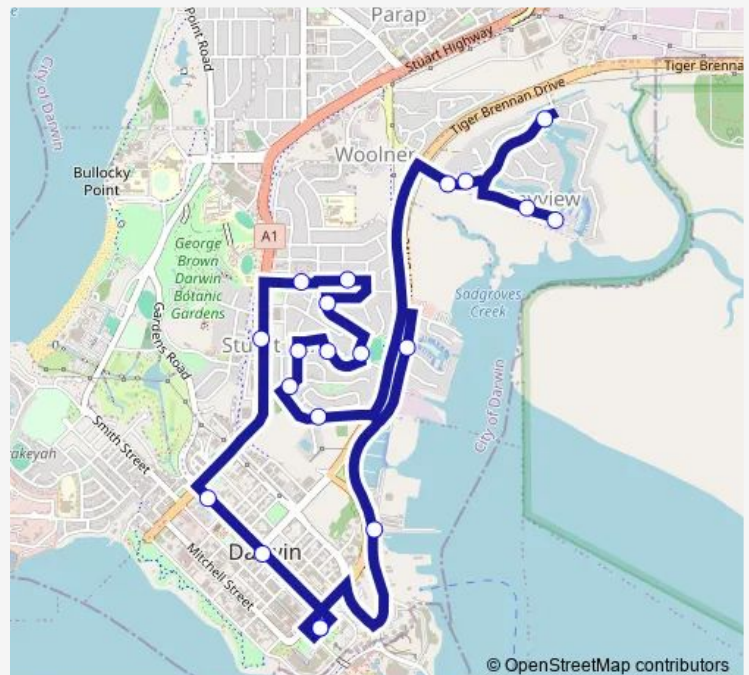

Duke Street

Dinah Beach Road

Stoddart Drive

Bayview

Half Moon Park

Bayview Shops

Stoddart Drive

Tipperary Waters (Inbound)

Friday 06:37-17:37

Saturday —

Sunday —

Route info

Direction: Darwin Interchange

Stops: 20

Trip Duration: 0 hour 30 min

7 — Darwin - Stuart Park - Bayview

Direction

Darwin Interchange — Darwin Interchange

20 stops

[Open route schedule](#)

Darwin Interchange

Woolworths Cavenagh St

St Mary's School

81 Cavenagh St

Stoddart Drive

Bayview

Half Moon Park

Bayview Shops

Stoddart Drive

Tipperary Waters (Inbound)

Frances Bay Drive

Darwin Interchange