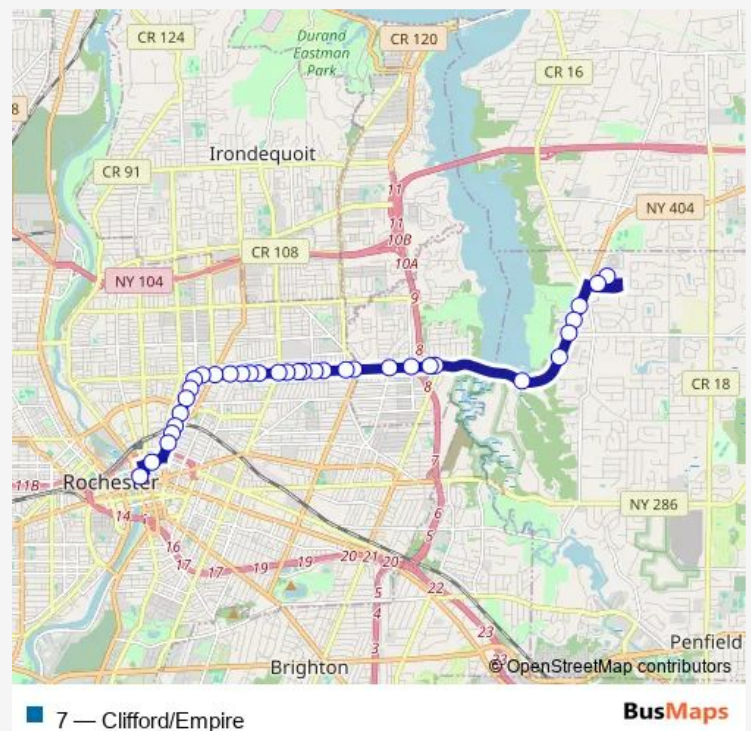

Thursday 05:29-16:00

Friday 05:29-16:00

Saturday 05:59-23:28

Sunday 05:59-23:28

Route info

Direction: Baytowne Plaza Connection Hub

Stops: 34

Trip Duration: 0 hour 28 min

Clifford & Manitou

Clifford & Spiegel

Clifford & Portland

Clifford & Lincoln

North & Clifford

North & Reed

North & Merrimac

North & Wilson

North & Hartford

North & Ontario

North & Weld

Andrews & Franklin

Transit Center - no direction

Direction

TC- Gate 21 — Baytowne Plaza Connection Hub

33 stops

[Open route schedule](#)

TC- Gate 21

Andrews & Liberty Pole

North & Lyndhurst

North & Ontario

North & Hartford

North & Draper

North & Reed