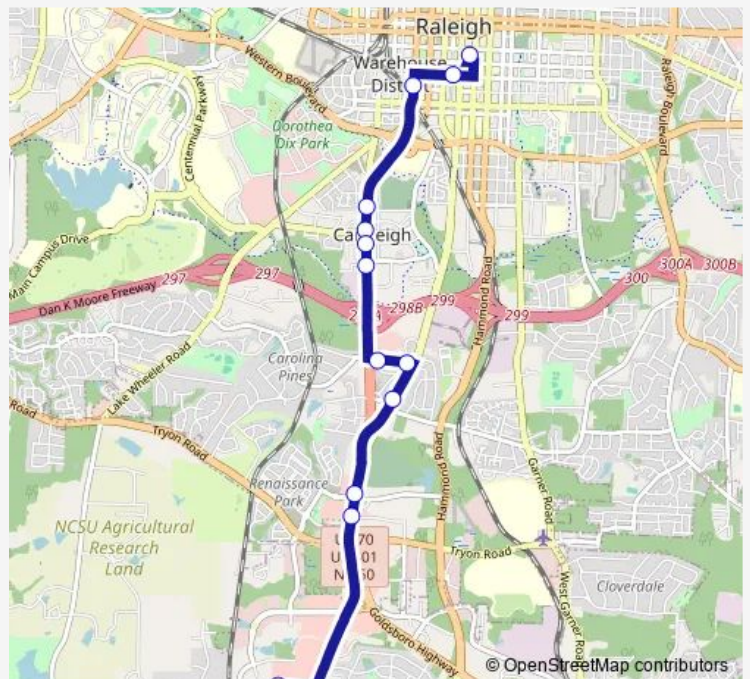

Bus 7 South Saunders

[Go to website](#)

Direction
 Goraleigh Station — Purser Dr at Wal-Mart
 13 stops
[Open route schedule](#)

- Goraleigh Station
- E Davie St at Fayetteville St
- Dawson St at Cabarrus St
- S Saunders St at Prospect Ave
- S Saunders St at Maywood Ave
- S Saunders St at Gilbert Ave
- S Saunders St at Hubert St
- Pecan Rd at S Saunders St
- Pecan Rd at S Wilmington St (Eb)
- S Wilmington St at Illeagnes Rd
- S Saunders St at Chapanoke Rd
- S Saunders St at Olympia Dr
- Purser Dr at Wal-Mart

Route schedule
 Goraleigh Station — Purser Dr at Wal-Mart

Monday	05:45-23:00
Tuesday	05:45-23:00
Wednesday	05:45-23:00
Thursday	05:45-23:00
Friday	05:45-23:00
Saturday	06:00-23:00
Sunday	06:00-22:00

Route info
 Direction: Goraleigh Station
 Stops: 13
 Trip Duration: 0 hour 27 min

7 — South Saunders

Direction

Purser Dr at Wal-Mart — Goraleigh Station

20 stops

[Open route schedule](#)

Purser Dr at Wal-Mart

Garner Station Blvd at Rupert Rd

Garner Station Blvd at Lennox Place

Wednesday 06:12-23:27

Thursday 06:12-23:27

Friday 06:12-23:27

Saturday 06:12-23:27

Sunday 06:12-22:27

Route info

Direction: Purser Dr at Wal-Mart

Stops: 20