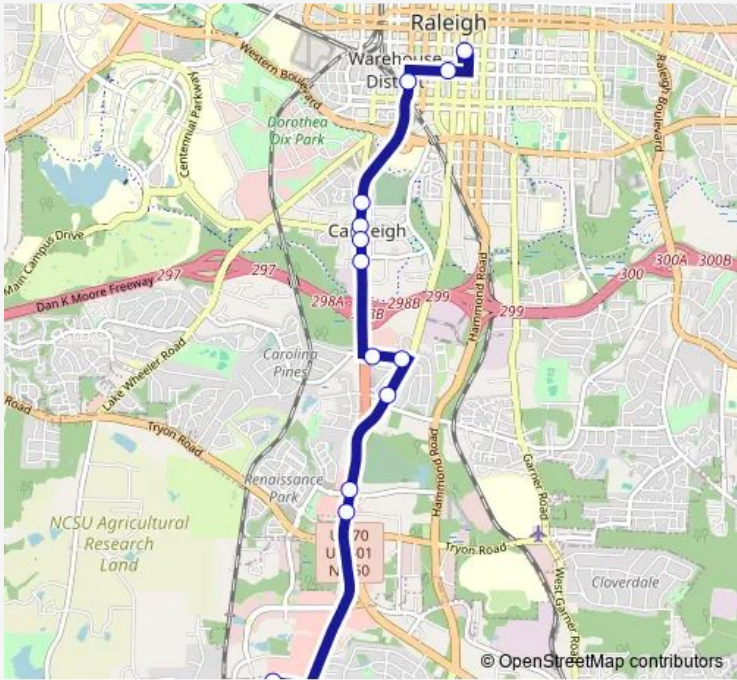

Bus 7 South Saunders

[Go to website](#)

Direction
 Goraleigh Station — Purser Dr at Wal-Mart
 13 stops
[Open route schedule](#)

- Goraleigh Station
- E Davie St at Fayetteville St
- Dawson St at Cabarrus St
- S Saunders St at Prospect Ave
- S Saunders St at Maywood Ave
- S Saunders St at Gilbert Ave
- S Saunders St at Hubert St
- Pecan Rd at S Saunders St
- Pecan Rd at S Wilmington St (Eb)
- S Wilmington St at Illeagnes Rd
- S Saunders St at Chapanoke Rd
- S Saunders St at Olympia Dr
- Purser Dr at Wal-Mart

Route schedule
 Goraleigh Station — Purser Dr at Wal-Mart

Monday	05:45-23:00
Tuesday	05:45-23:00
Wednesday	05:45-23:00
Thursday	05:45-23:00
Friday	05:45-23:00
Saturday	06:00-23:00
Sunday	06:00-22:00

Route info
 Direction: Goraleigh Station
 Stops: 13
 Trip Duration: 0 hour 27 min

Direction

Purser Dr at Wal-Mart — Goraleigh Station

19 stops

[Open route schedule](#)

Purser Dr at Wal-Mart

Garner Station Blvd at Rupert Rd

Garner Station Blvd at Lennox Place

Garner Station Blvd at South Station (Big Lots)

Thursday 06:12-23:27

Friday 06:12-23:27

Saturday 06:12-23:27

Sunday 06:12-22:27

Route info

Direction: Purser Dr at Wal-Mart

Stops: 19

Trip Duration: 0 hour 32 min