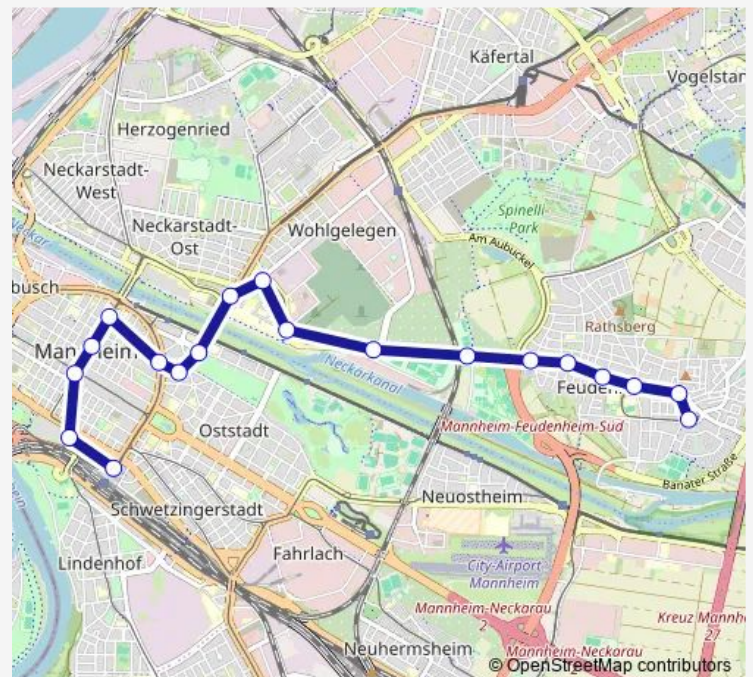

Feudenheim

Route schedule

MA Hauptbahnhof — Feudenheim

Monday	—
Tuesday	—
Wednesday	—
Thursday	—
Friday	—
Saturday	06:23
Sunday	—

Route info

Direction: MA Hauptbahnhof

Stops: 19

Trip Duration: 0 hour 28 min