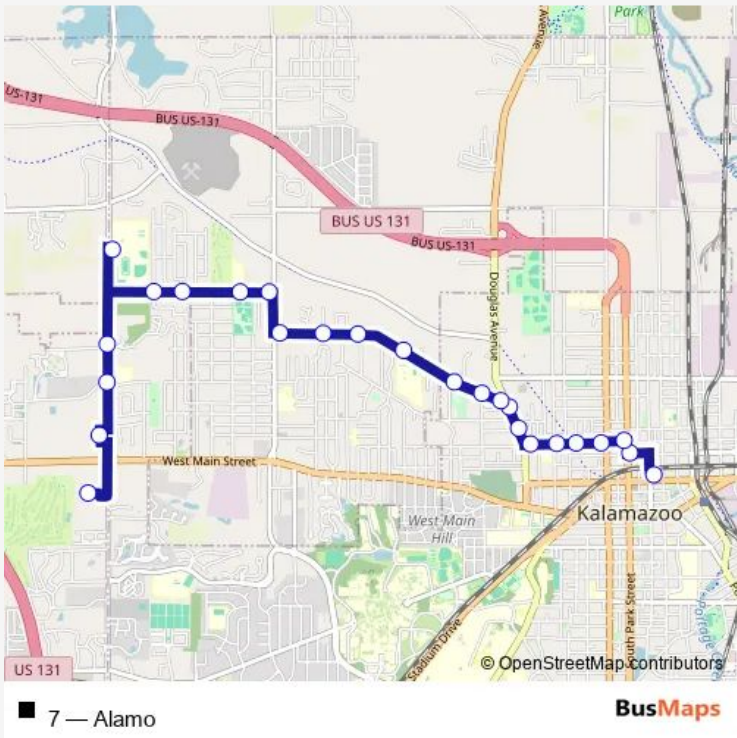

Bus 7 Alamo

[Go to website](#)

Direction
 Kalamazoo Transit Center — Drake at W. Main
 25 stops
[Open route schedule](#)

- Kalamazoo Transit Center
- Ransom & N. Park
- North & N. Park
- North & Westnedge
- North & Simpson
- North & Woodward
- North St & Hawley street
- Douglas Avenue & Cadillac Court
- Douglas & Alamo
- Alamo & Douglas
- Alamo & Denner
- Alamo & Foxridge Dr
- Alamo & Hillside School
- Alamo Avenue & Climax Avenue
- Alamao Avenue & Harvey Avenue
- Alamo Avenue & Nichols Road
- Grand Prairie Road & Nichols Road
- Grand Prairie & Indian Prairie School
- Grand Prairie & Skyline
- Grand Prairie & Cumberland
- Drake Rd at Squires Dr

Route schedule
 Kalamazoo Transit Center — Drake at W. Main

Monday	06:15-21:15
Tuesday	06:15-21:15
Wednesday	06:15-21:15
Thursday	06:15-21:15
Friday	06:15-21:15
Saturday	06:15-21:15
Sunday	09:15-16:15

Route info
 Direction: Kalamazoo Transit Center
 Stops: 25
 Trip Duration: 0 hour 25 min

Drake & Beech

Drake & Croyden

Drake at Maple Hill Mall East End

Drake at W. Main

Direction

Drake at W. Main — Kalamazoo Transit Center

28 stops

[Open route schedule](#)

Saturday 09:40-14:40

Sunday 09:40-14:40

Route info

Direction: Drake at W. Main

Stops: 28

Trip Duration: 0 hour 28 min

Ransom & Church

Ransom & N. Rose