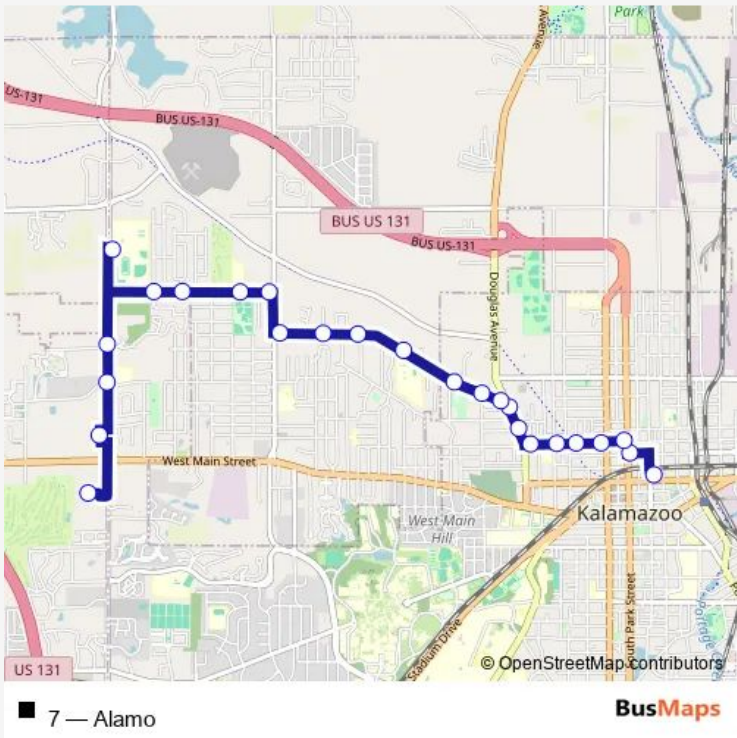

## Bus 7 Alamo

[Go to website](#)

**Direction**  
 Kalamazoo Transit Center — Drake at W. Main  
 25 stops  
[Open route schedule](#)

- Kalamazoo Transit Center
- Ransom & N. Park
- North & N. Park
- North & Westnedge
- North & Simpson
- North & Woodward
- North St & Hawley street
- Douglas Avenue & Cadillac Court
- Douglas & Alamo
- Alamo & Douglas
- Alamo & Denner
- Alamo & Foxridge Dr
- Alamo & Hillside School
- Alamo Avenue & Climax Avenue
- Alamao Avenue & Harvey Avenue
- Alamo Avenue & Nichols Road
- Grand Prairie Road & Nichols Road
- Grand Prairie & Indian Prairie School
- Grand Prairie & Skyline
- Grand Prairie & Cumberland
- Drake Rd at Squires Dr

Route schedule  
 Kalamazoo Transit Center — Drake at W. Main

|           |             |
|-----------|-------------|
| Monday    | 06:15-21:15 |
| Tuesday   | 06:15-21:15 |
| Wednesday | 06:15-21:15 |
| Thursday  | 06:15-21:15 |
| Friday    | 06:15-21:15 |
| Saturday  | 06:15-21:15 |
| Sunday    | 09:15-16:15 |

Route info  
 Direction: Kalamazoo Transit Center  
 Stops: 25  
 Trip Duration: 0 hour 25 min

Drake & Beech

Drake & Croyden

Drake at Maple Hill Mall East End

Drake at W. Main

**Direction**

Drake at W. Main — Kalamazoo Transit Center

28 stops

[Open route schedule](#)

Drake at W. Main

W. Main &amp; Drake

N. Sage &amp; Sage/Valley Ridge Ln

Sage &amp; Stonebrook

Drake &amp; W. Main SE Corner

Drake &amp; W. Main