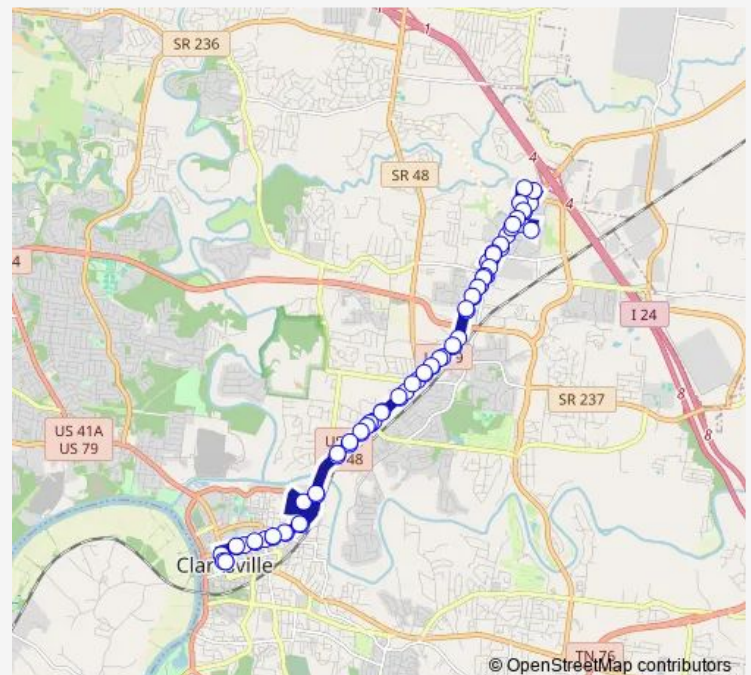

Wilma Rudolph and The United States Postal Office

Wilma Rudolph and St Bethlehem Plaza

Wilma Rudolph and Walgreens

Wilma Rudolph Blvd and Urgent Care

Wilma Rudolph Blvd and Woffords Nursery

Route schedule

CTS Transit Center — CTS Transit Center

Monday	06:00-20:00
Tuesday	06:00-20:00
Wednesday	06:00-20:00
Thursday	06:00-20:00
Friday	06:00-20:00
Saturday	07:00-20:00
Sunday	—

Route info

Direction: CTS Transit Center

Stops: 72

Trip Duration: 0 hour 50 min