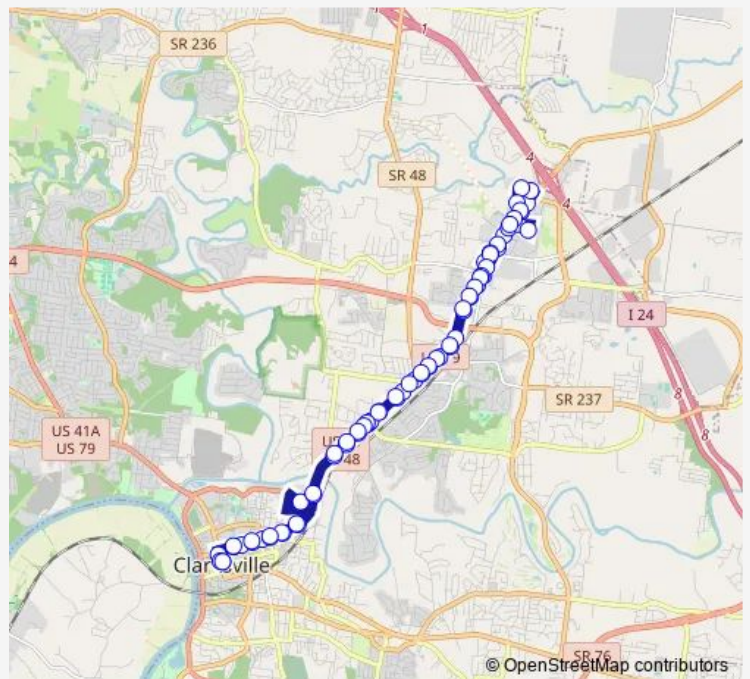

Bus 7 7 - Governor's Square Mall

[Go to website](#)

Direction
 CTS Transit Center — CTS Transit Center
 72 stops
[Open route schedule](#)

- CTS Transit Center
- College St & Johnny's Restaurant across from Drane St
- College St and University Ave
- College St & James Corlew
- College St across from Ford St
- College St just past 9th (shelter)
- College St at 1118 College St
- College St and Hornberger Ln
- Kraft St at Bellamy Auction
- College St and Sallee Dr (shelter)
- Wilma Rudolph and A-L Compressed Gas
- Wilma Rudolph and Wheel Shop
- Wilma Rudolph and Sonic
- Dunbar Cave & Wilma Rudolph
- Wilma Rudolph and The Co-Op
- Wilma Rudolph Blvd at Cde
- Wilma Rudolph and The United States Postal Office
- Wilma Rudolph and St Bethlehem Plaza
- Wilma Rudolph and Walgreens
- Wilma Rudolph Blvd and Urgent Care
- Wilma Rudolph Blvd and Woffords Nursery

Route info
 Direction: CTS Transit Center
 Stops: 72
 Trip Duration: 0 hour 50 min

7 — 7 - Governor's Square Mall

Wilma Rudolph and Mulligan's

Wilma Rudolph Blvd and Sherwin Williams Paints

Wilma Rudolph Blvd and St Bethlehem Elementary

Edgewood Pl

Governor's Square Mall

Wilma Rudolph Blvd. Between Taco Bell & Captain D's

Wilma Rudolph and Panda Express

Westfield Ct. @ Chick-fil-A

Westfield Ct. @ Inn Town Suites

Wilma Rudolph Walmart

Wilma Rudolph and White Castle

College St across from James Corlew Dealership (Bench)

College St and Drane St

N Second St at The old First Federal Bank

N 2nd & Legion St.

CTS Transit Center

7 Bus time schedules and route maps are available in an offline PDF at busmaps.com. Use the busmaps.com website to see live bus times, train schedule or subway schedule, and step-by-step directions for all public transit in