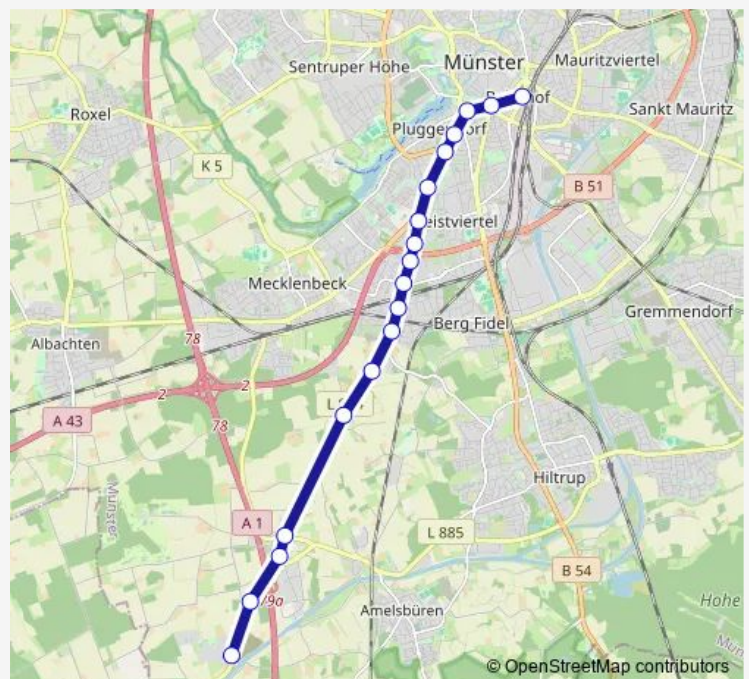

Münster Alexianer-Campus

Route schedule

Münster (Westf) Hauptbahnhof Bstg D1 — Münster Alexianer-Campus

Monday 06:03-20:33

Tuesday 08:43-15:23

Wednesday —

Thursday —

Friday 06:03-20:33

Saturday 08:43-15:23

Sunday —

Route info

Direction: Münster (Westf) Hauptbahnhof Bstg D1

Stops: 18

Trip Duration: 0 hour 27 min

7 — Münster - Ottmarsbocholt

Direction

Münster Alexianer-Campus — Münster (Westf) Hauptbahnhof Bstg B3

19 stops

[Open route schedule](#)

Münster Alexianer-Campus

Münster Kannenweg

Münster Hansa Business Park

Münster Wiedau Bstg B

Münster Holtschulte

Monday 05:39-19:59

Tuesday 07:59-16:59

Wednesday —

Thursday —

Friday 05:39-19:59

Saturday 07:59-16:59

Sunday —

Route info