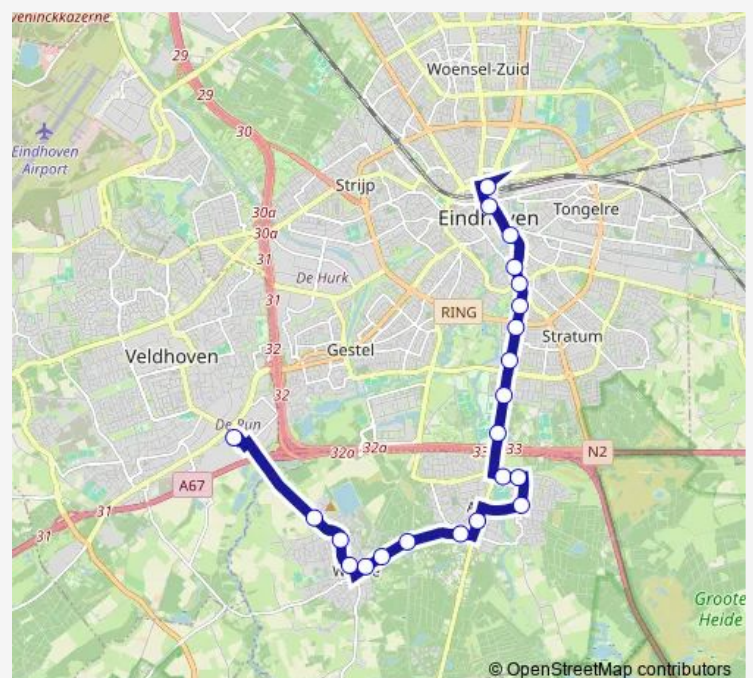

Thursday 06:27-23:19

Friday 06:27-23:19

Saturday 07:19-23:19

Sunday 08:19-23:19

Route info

Direction: Veldhoven, MMC Veldhoven Hoofding.

Stops: 23

Trip Duration: 0 hour 30 min

7 — Veldhoven MMC - Eindhoven Station

Eindhoven, Piazza

Eindhoven, Station

Direction

Eindhoven, Station — Veldhoven, MMC Veldhoven
Hoofding.

22 stops

[Open route schedule](#)

Eindhoven, Station

Tuesday 06:42-23:42

Wednesday 06:42-23:42

Thursday 06:42-23:42

Friday 06:42-23:42

Saturday 08:42-23:42

Sunday 09:42-23:42

Route info

Direction: Eindhoven, Station