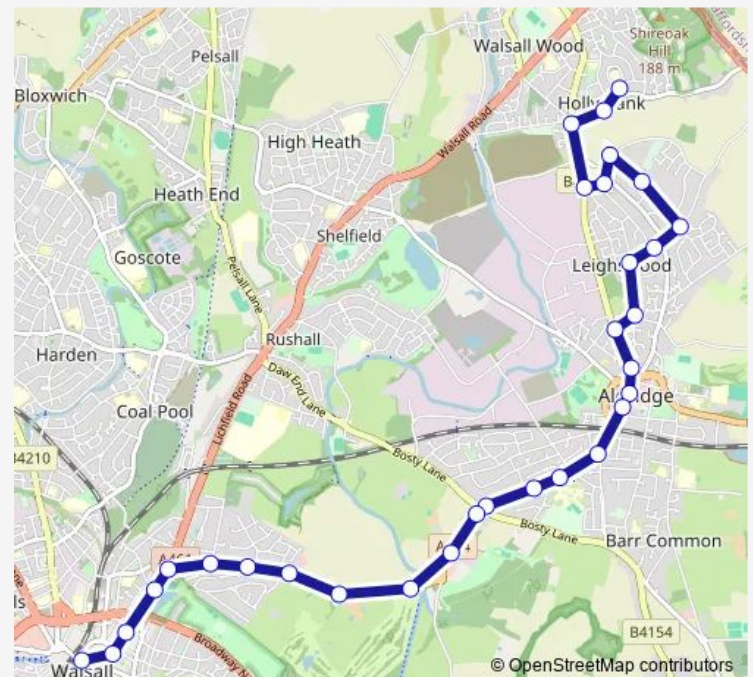

Leighswood School

Wellfield Road

Lazy Hill Post Office

Route schedule

Walsall Bus Station — Blakemore Rd

Monday 06:45-23:05

Tuesday 06:45-23:05

Wednesday 06:45-23:05

Thursday 06:45-23:05

Friday 06:45-23:05

Saturday 08:15-23:05

Sunday 10:05-23:05

Route info

Direction: Walsall Bus Station

Stops: 29

Trip Duration: 0 hour 23 min

7 — Walsall - Castlefort via Aldridge

Branchal Rd

St Thomas' Close

Kingshayes Road

Jessie Rd

Herbert Road

Vigo Rd

Porchester Close

Monday 06:42-22:38

Tuesday 06:42-22:38

Wednesday 06:42-22:38

Thursday 06:42-22:38

Friday 06:42-22:38

Saturday 06:57-22:37

Sunday 10:37-22:37

Route info