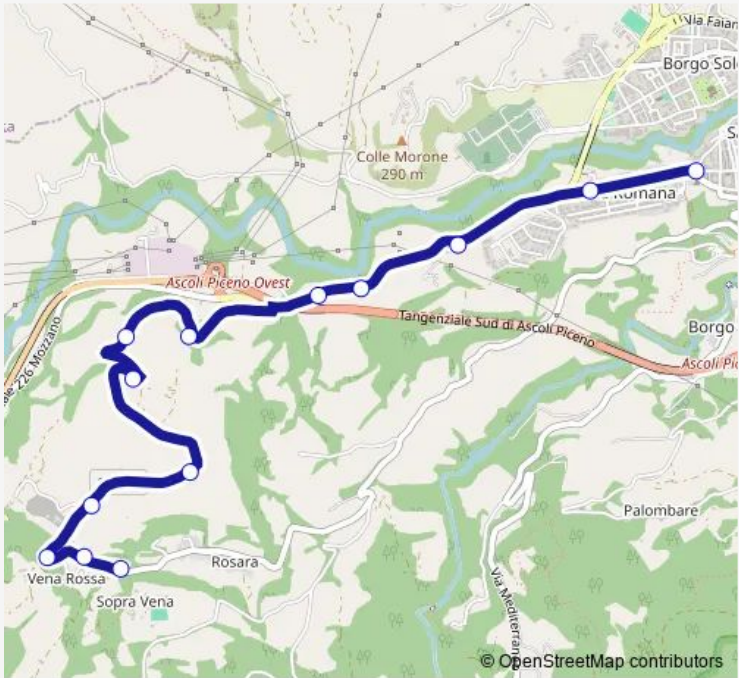

# Bus 7 Rosara-Viale Treviri-Porta Romana

[Go to website](#)

**Direction**  
 Rosara 2 — Ascoli Piceno - Porta Romana  
 13 stops  
[Open route schedule](#)

- Rosara 2
- Rosara - CV. 114/A
- Rosara - Bivio Cave
- Rosara - CV. 125
- Villetta Dopo Rosara
- Rosara - Villa Apostoli
- Rosara - Dopo Villa Cicchi
- Rosara - CV. 156
- Mozzano - Ponte Scattolini
- Ascoli Piceno - Monteverde
- Ascoli Piceno - LA Pesa - Porta Romana
- Ascoli Piceno - Enel
- Ascoli Piceno - Porta Romana

Route schedule  
 Rosara 2 — Ascoli Piceno - Porta Romana

Monday	13:15
Tuesday	13:15
Wednesday	13:15
Thursday	13:15
Friday	13:15
Saturday	13:15
Sunday	—

**Route info**  
 Direction: Rosara 2  
 Stops: 13  
 Trip Duration: 0 hour 13 min

7 — Rosara-Viale Treviri-Porta Romana **BusMaps**

7 Bus time schedules and route maps are available in an offline PDF at [busmaps.com](https://busmaps.com). Use the [busmaps.com](https://busmaps.com) website to see live bus times, train schedule or subway schedule, and step-by-step directions for all public transit in Ascoli Piceno

The schedule is provided in the local timezone. Times with "(+1)" indicate departures on the next day.

PDF file created on 2025-01-31

2024 BusMaps.com - All Rights Reserved