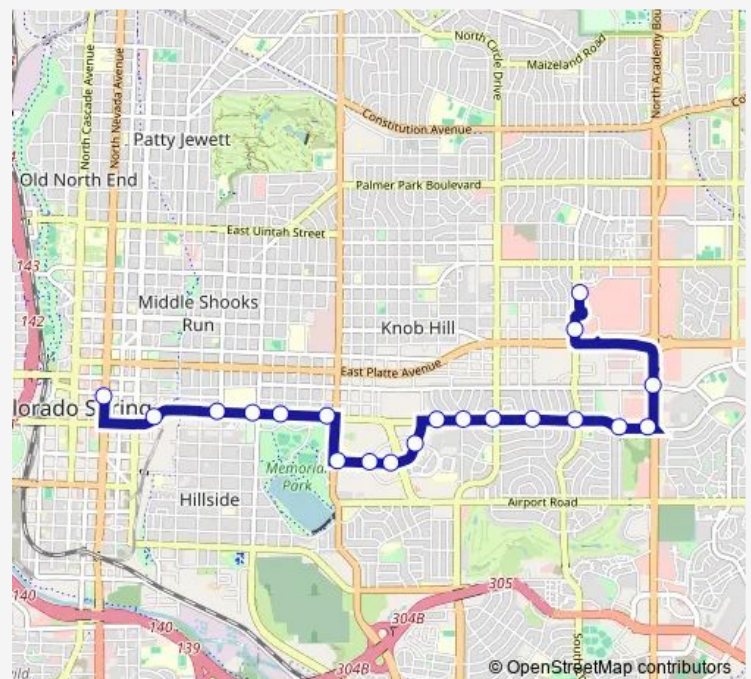

Colorado/Pikes Peak

Terminal

Route schedule

Citadel Core Stop — Terminal

Monday 05:45-21:15

Tuesday 05:45-21:15

Wednesday 05:45-21:15

Thursday 05:45-21:15

Friday 05:45-21:15

Saturday 06:45-20:45

Sunday 07:45-16:45

Route info

Direction: Citadel Core Stop

Stops: 20

Trip Duration: 0 hour 20 min

7 — Pikes Peak Ave. - Citadel

Direction

Terminal — Citadel Core Stop

20 stops

[Open route schedule](#)

Terminal

Wahsatch/Kiowa

559 Pikes Peak

Pikes Peak/Institute

Route schedule

Terminal — Citadel Core Stop

Monday 06:15-21:45

Tuesday 06:15-21:45

Wednesday 06:15-21:45

Thursday 06:15-21:45

Friday 06:15-21:45

Saturday 07:15-21:15