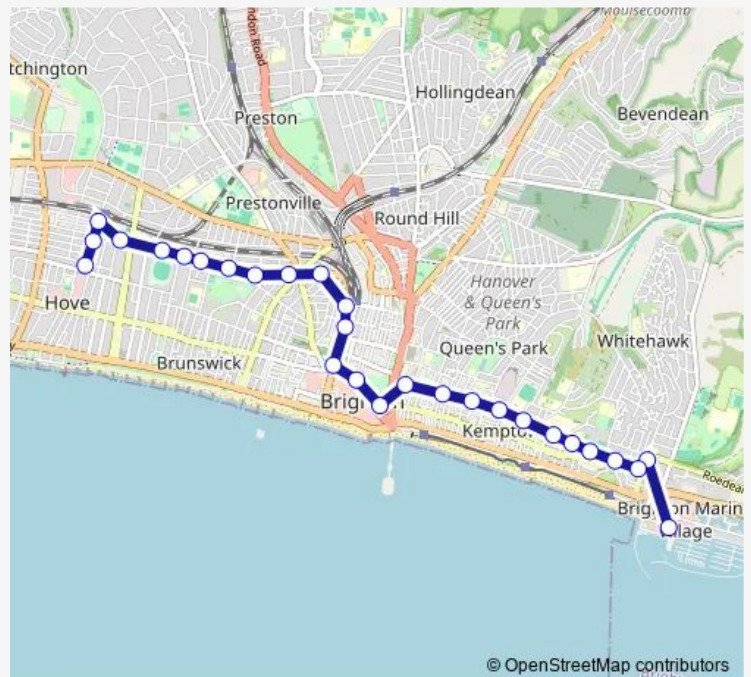

Route schedule

Marina — George Street

Monday	05:20-23:50
Tuesday	00:05-23:50
Wednesday	00:05-23:50
Thursday	00:05-23:50
Friday	00:05-23:50
Saturday	00:05-23:50
Sunday	00:05-23:50

Route info

Direction: Marina

Stops: 28

Trip Duration: 0 hour 43 min

7 — Hove - Brighton - Brighton Marina

Lyon Close

Holland Road

Wilbury Villas

Eaton Gardens

Hove Railway Station

Livingstone Road

George Street

Direction

Imperial Arcade — George Street

15 stops

[Open route schedule](#)

Imperial Arcade

Clock Tower

—

Sunday

06:50-13:53

Route info

Direction: George Street

Stops: 28

Trip Duration: 0 hour 37 min

Roedean Road