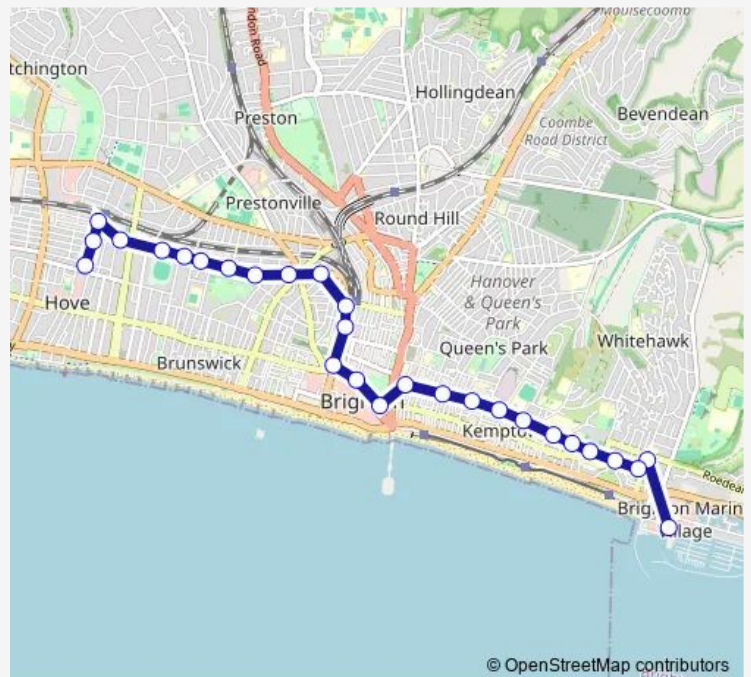

Route schedule

Marina — George Street

Monday	05:20-23:50
Tuesday	00:05-23:50
Wednesday	00:05-23:50
Thursday	00:05-23:50
Friday	00:05-23:50
Saturday	00:05-23:50
Sunday	00:05-23:50

Route info

Direction: Marina

Stops: 28

Trip Duration: 0 hour 43 min

© OpenStreetMap contributors

7 — Hove - Brighton - Brighton Marina

Lyon Close

Holland Road

Wilbury Villas

Eaton Gardens

Hove Railway Station

Livingstone Road

George Street

Direction

George Street — Marina Cinema

27 stops

[Open route schedule](#)

George Street

Livingstone Road

Hove Railway Station

Eaton Gardens

Wilbury Villas

Lyon Close

Montefiore Road South

Osmond Road

Seven Dials