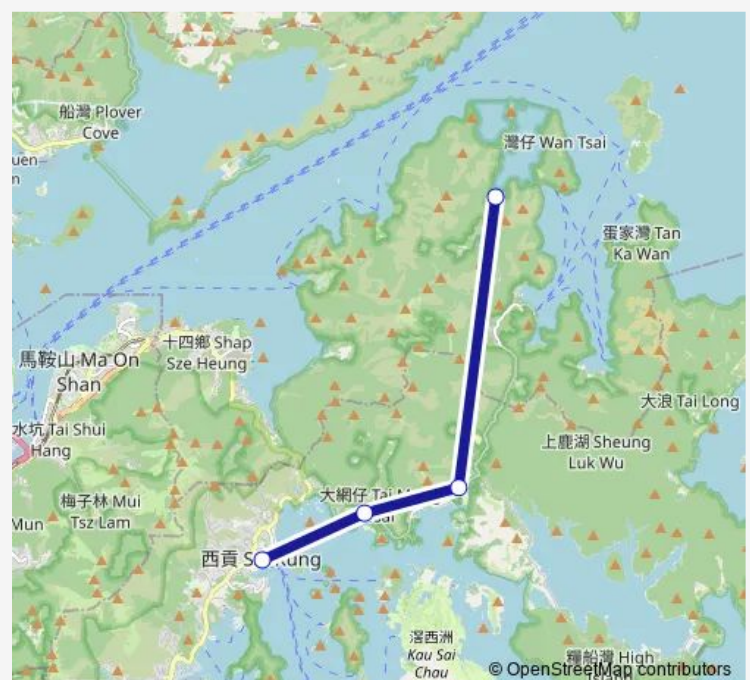

TAI Mong Tsai

PAK TAM Chung BUS Terminus

HOI HA Road, Entrance OF HAI HA Village

Route schedule

FUK MAN Road Public Light BUS Terminus, Outside King WAH Building — HOI HA Road, Entrance OF HAI HA Village

Monday	07:55
Tuesday	07:55
Wednesday	07:55
Thursday	07:55
Friday	07:55
Saturday	07:55
Sunday	07:55

Route info

Direction: FUK MAN Road Public Light BUS Terminus, Outside King WAH Building

Stops: 4

Trip Duration: 0 hour 23 min

7 — SAI Kung - HOI Ha

Direction

HOI HA Road, Entrance OF HAI HA Village — FUK MAN Road Public Light BUS Terminus, Outside King WAH Building

Monday 08:25

Tuesday 08:25

Wednesday 08:25

Thursday 08:25

Friday 08:25

Saturday 08:25

Sunday 08:25

Route info

Direction: HOI HA Road, Entrance OF HAI HA Village

Stops: 4

Trip Duration: 0 hour 23 min

7 Bus time schedules and route maps are available in an offline PDF at busmaps.com. Use the busmaps.com website to see live bus times, train schedule or subway schedule, and step-by-step directions for all public transit in Sai Kung