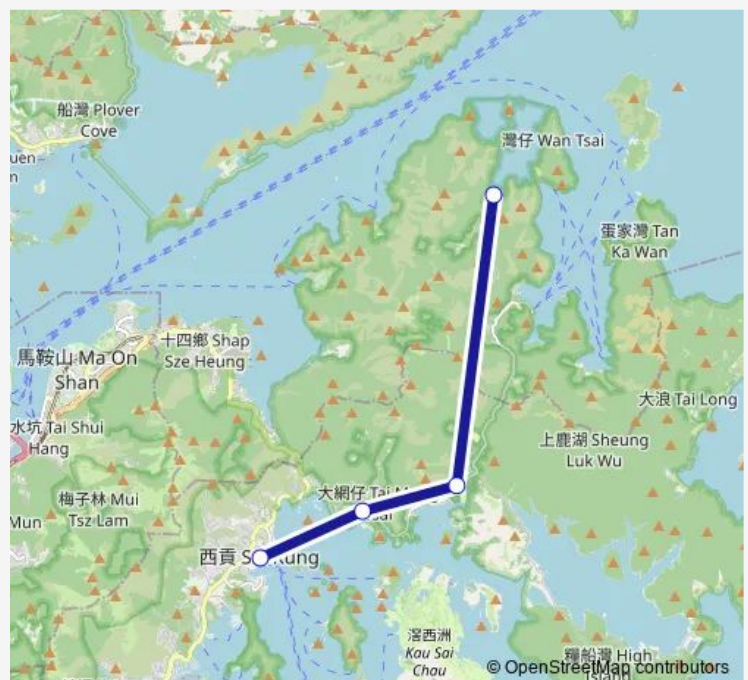

### Route schedule

FUK MAN Road Public Light BUS Terminus, Outside King WAH Building — HOI HA Road, Entrance OF HAI HA Village

Monday	07:55
Tuesday	07:55
Wednesday	07:55
Thursday	07:55
Friday	07:55
Saturday	07:55
Sunday	07:55

### Route info

Direction: FUK MAN Road Public Light BUS Terminus, Outside King WAH Building

Stops: 4

Trip Duration: 0 hour 26 min

7 — SAI Kung - HOI Ha

### Route info

Direction: HOI HA Road, Entrance OF HAI HA Village

Stops: 4

Trip Duration: 0 hour 26 min

7 Bus time schedules and route maps are available in an offline PDF at [busmaps.com](https://busmaps.com). Use the [busmaps.com](https://busmaps.com) website to see live bus times, train schedule or subway schedule, and step-by-step directions for all public transit in Sai Kung