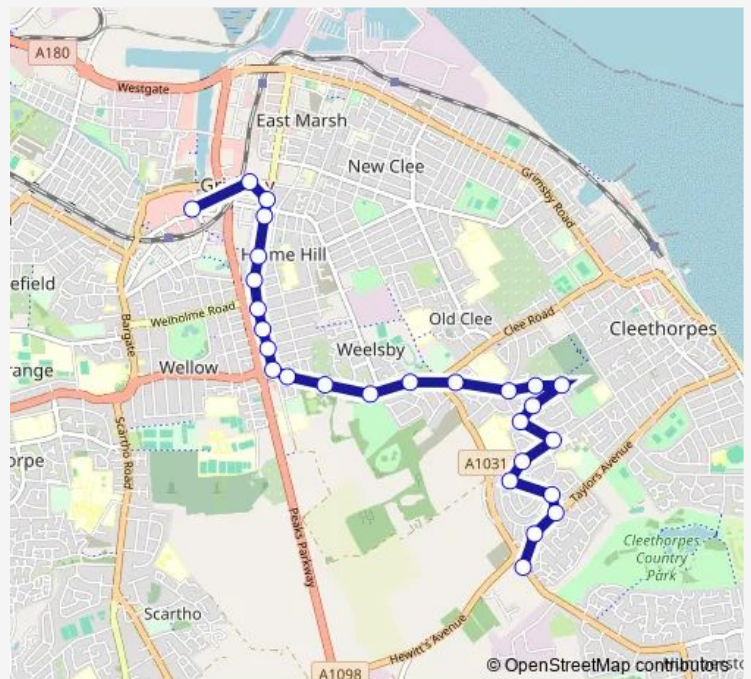

Bus 7 Grimsby - Hewitts Circus

[Go to website](#)

Direction

Hewitt's Avenue — Riverhead Exchange

24 stops

[Open route schedule](#)

- Hewitt's Avenue
- Gilbert Sutcliffe Court
- Belvoir Road
- Ashby Road
- High Thorpe Crescent
- Philip Avenue
- Brian Avenue
- Warwick Road
- Penshurst Road
- Solomon Court
- Coulbeck Drive
- Curzon Court
- Lincoln Road
- Vivian Avenue
- Ladysmith Road
- Linkage College
- Torrington Street
- Patrick Street
- Tasburgh Street
- Catherine Street
- Pasture Street

Route schedule

Hewitt's Avenue — Riverhead Exchange

Monday	09:28-17:08
Tuesday	09:28-17:08
Wednesday	09:28-17:08
Thursday	09:28-17:08
Friday	09:28-17:08
Saturday	09:28-17:28
Sunday	—

Route info

Direction: Hewitt's Avenue

Stops: 24

Trip Duration: 0 hour 22 min

7 — Grimsby - Hewitts Circus

Bradley Street

Holles Street

Riverhead Exchange

Direction

Riverhead Exchange — Hewitt's Avenue

Thursday 09:00-16:40

Friday 09:00-16:40

Saturday 09:00-17:00

Sunday —

Route info

Direction: Riverhead Exchange

Stops: 29

Trip Duration: 0 hour 25 min