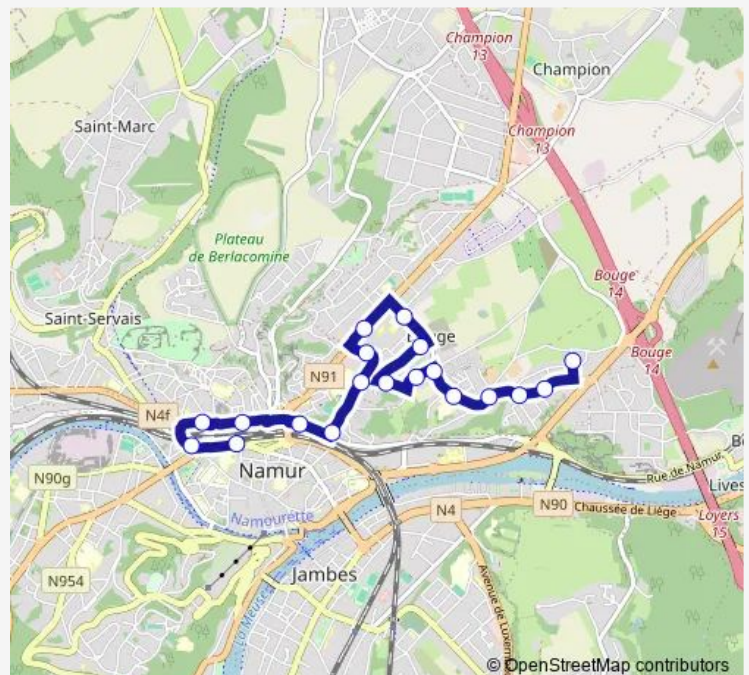

Route info

Direction: Bouge Pêcheurie

Stops: 17

Trip Duration: 0 hour 17 min

■ 7 — Namur (Gare) - Bouge (Sainte-Rita)

Direction

Namur Pl. de la Station - Quai A — Bouge Pêcheurie

19 stops

Wednesday 06:40-20:00

Thursday 06:40-20:00

Friday 06:40-20:00

Saturday 06:50-20:00

Sunday 11:09-18:09

Route info

Direction: Namur Pl. de la Station - Quai A

Stops: 19

Monday 07:18-18:21

Tuesday 07:18-18:21

Wednesday 09:19-17:18

Thursday 07:18-18:21

Friday 07:18-18:21

Saturday —

Sunday —

Route info